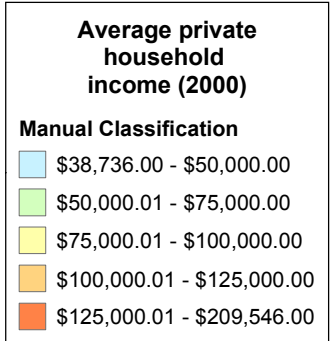

Map 9

**Average private household income (2000)
in the 50 Neighbourhoods
of the City of Ottawa**

Census Neighbourhoods

ID	Name	ID	Name
1	Alta Vista	26	Mer Bleue
2	Barrhaven/Longfields	27	Nepean Central
3	Beaconhill	28	Nepean East
4	Beaverbrook/Marchwood	29	Nepean North
5	Bells Corners	30	Nepean West
6	Blackburn Hamlet	31	New Edinburgh
7	Blossom Park/Windsor Park	32	Orleans East
8	Bridlewood	33	Orleans South
9	Carleton Heights	34	Osgoode
10	Carlington	35	Ottawa East
11	Centre Town	36	Ottawa North East
12	Clementine	37	Ottawa South
13	Convent Glen	38	Ottawa South East
14	Copeland	39	Ottawa West
15	Cumberland	40	Overbrook
16	Cyville	41	Pinecrest/Queensway
17	Dalhousie	42	Rideau
18	Glebe	43	Riverside Park
19	Glencairn	44	Riverview/Hawthorne
20	Goulbourn	45	Rockcliffe Park
21	Hawthorne	46	Sandy Hill
22	Hunt Club East	47	South March
23	Hunt Club West	48	Vanier
24	Katimavik/Hazeldean	49	West Carleton
25	Lower Town	50	Westboro