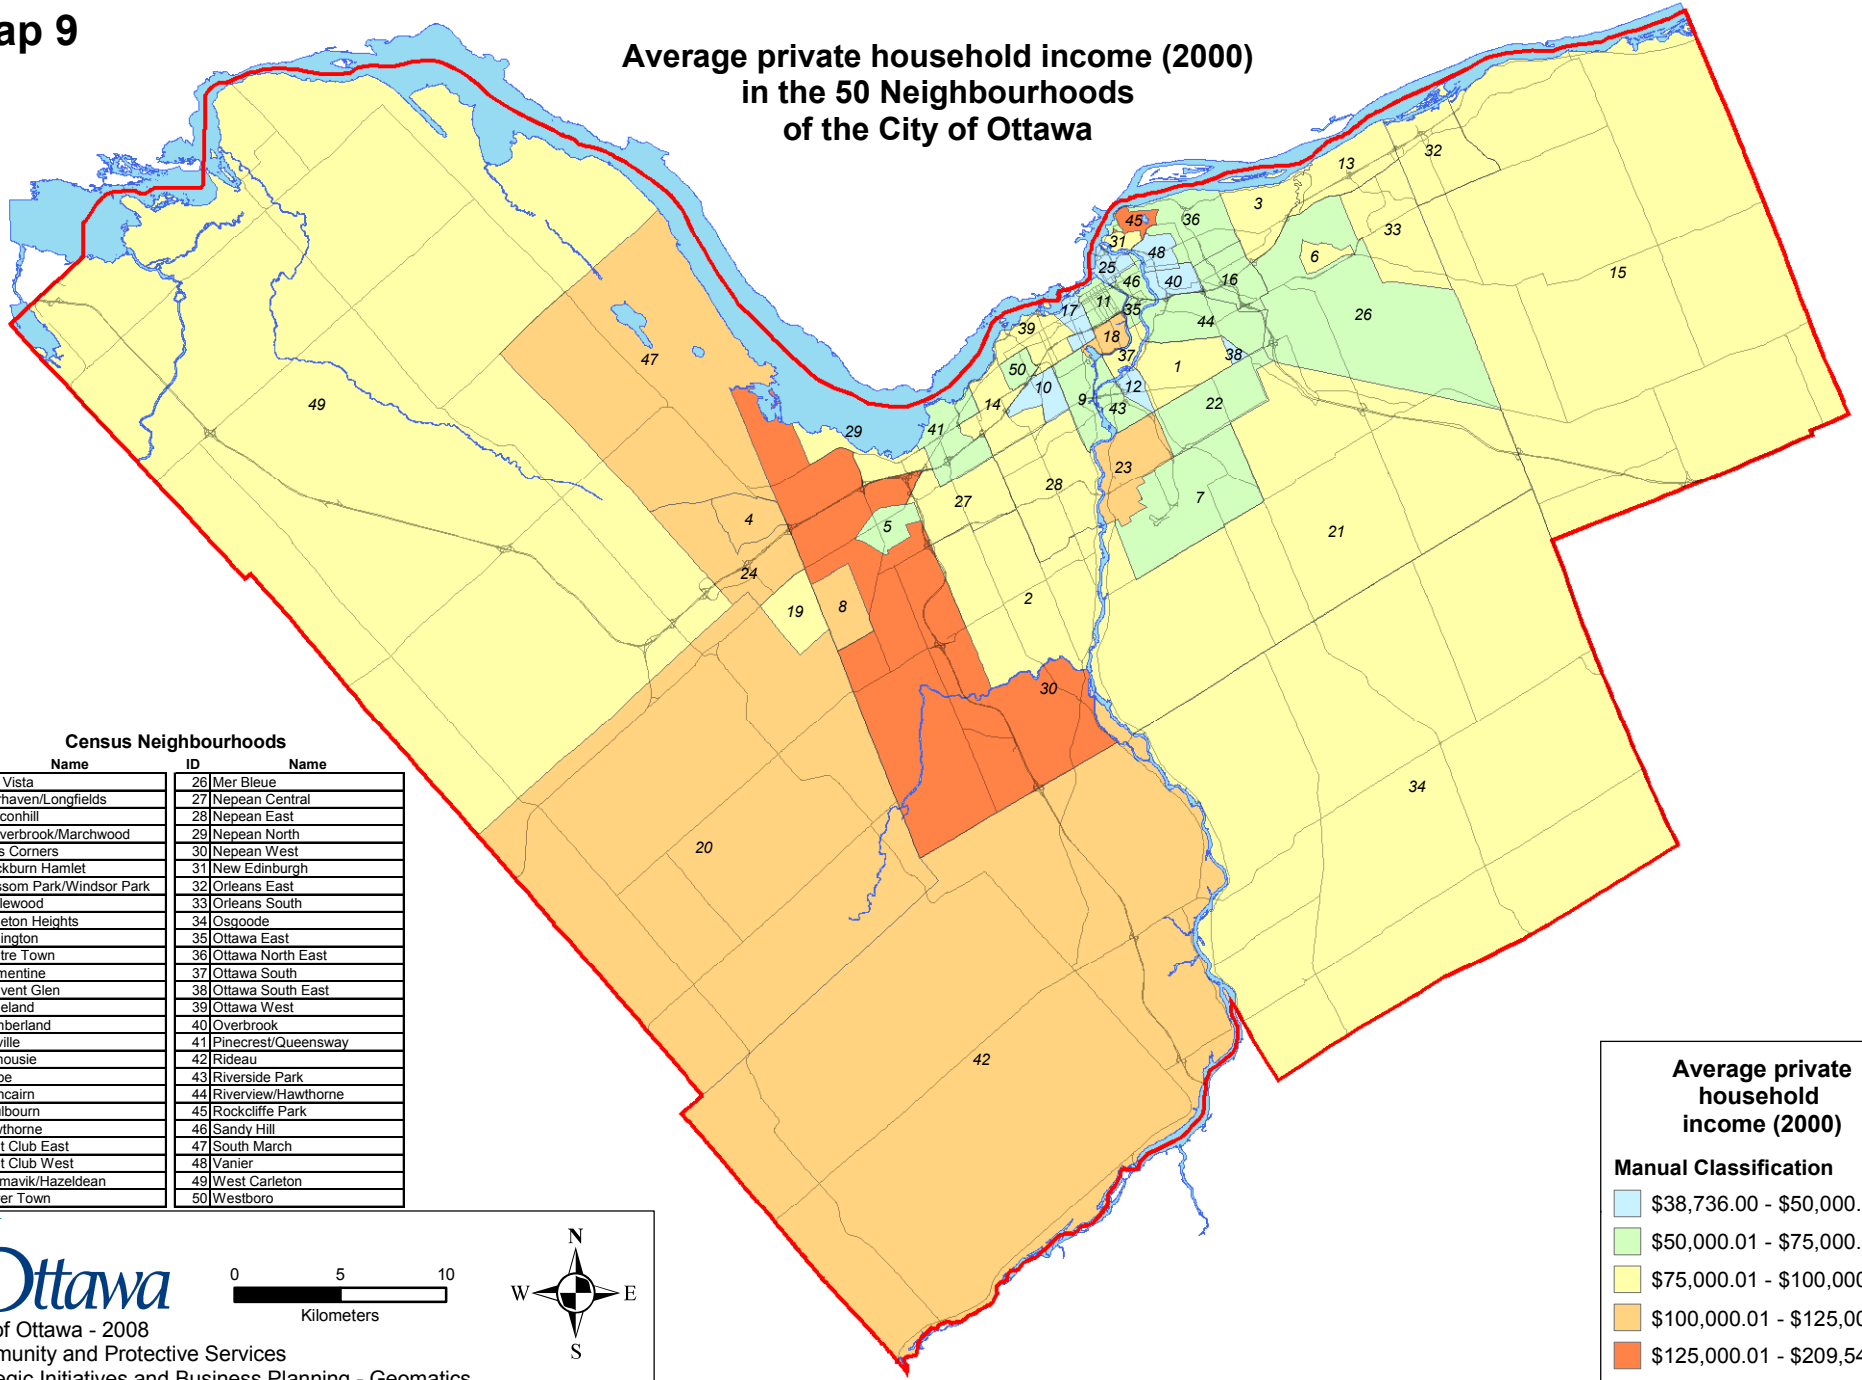

Map 9

**Average private household income (2000)
in the 50 Neighbourhoods
of the City of Ottawa**

Census Neighbourhoods

ID	Name	ID	Name
1	Alta Vista	26	Mer Bleue
2	Barrhaven/Longfields	27	Nepean Central
3	Beaconhill	28	Nepean East
4	Beaverbrook/Marchwood	29	Nepean North
5	Bells Corners	30	Nepean West
6	Blackburn Hamlet	31	New Edinburgh
7	Blossom Park/Windsor Park	32	Orleans East
8	Bridlewood	33	Orleans South
9	Carleton Heights	34	Osgoode
10	Carlington	35	Ottawa East
11	Centre Town	36	Ottawa North East
12	Clementine	37	Ottawa South
13	Convent Glen	38	Ottawa South East
14	Copeland	39	Ottawa West
15	Cumberland	40	Overbrook
16	Cyville	41	Pinecrest/Queensway
17	Dalhousie	42	Rideau
18	Glebe	43	Riverside Park
19	Glencairn	44	Riverview/Hawthorne
20	Goulbourn	45	Rockcliffe Park
21	Hawthorne	46	Sandy Hill
22	Hunt Club East	47	South March
23	Hunt Club West	48	Vanier
24	Katimavik/Hazeldean	49	West Carleton
25	Lower Town	50	Westboro

City of Ottawa - 2008
Community and Protective Services
Strategic Initiatives and Business Planning - Geomatics

Kilometers