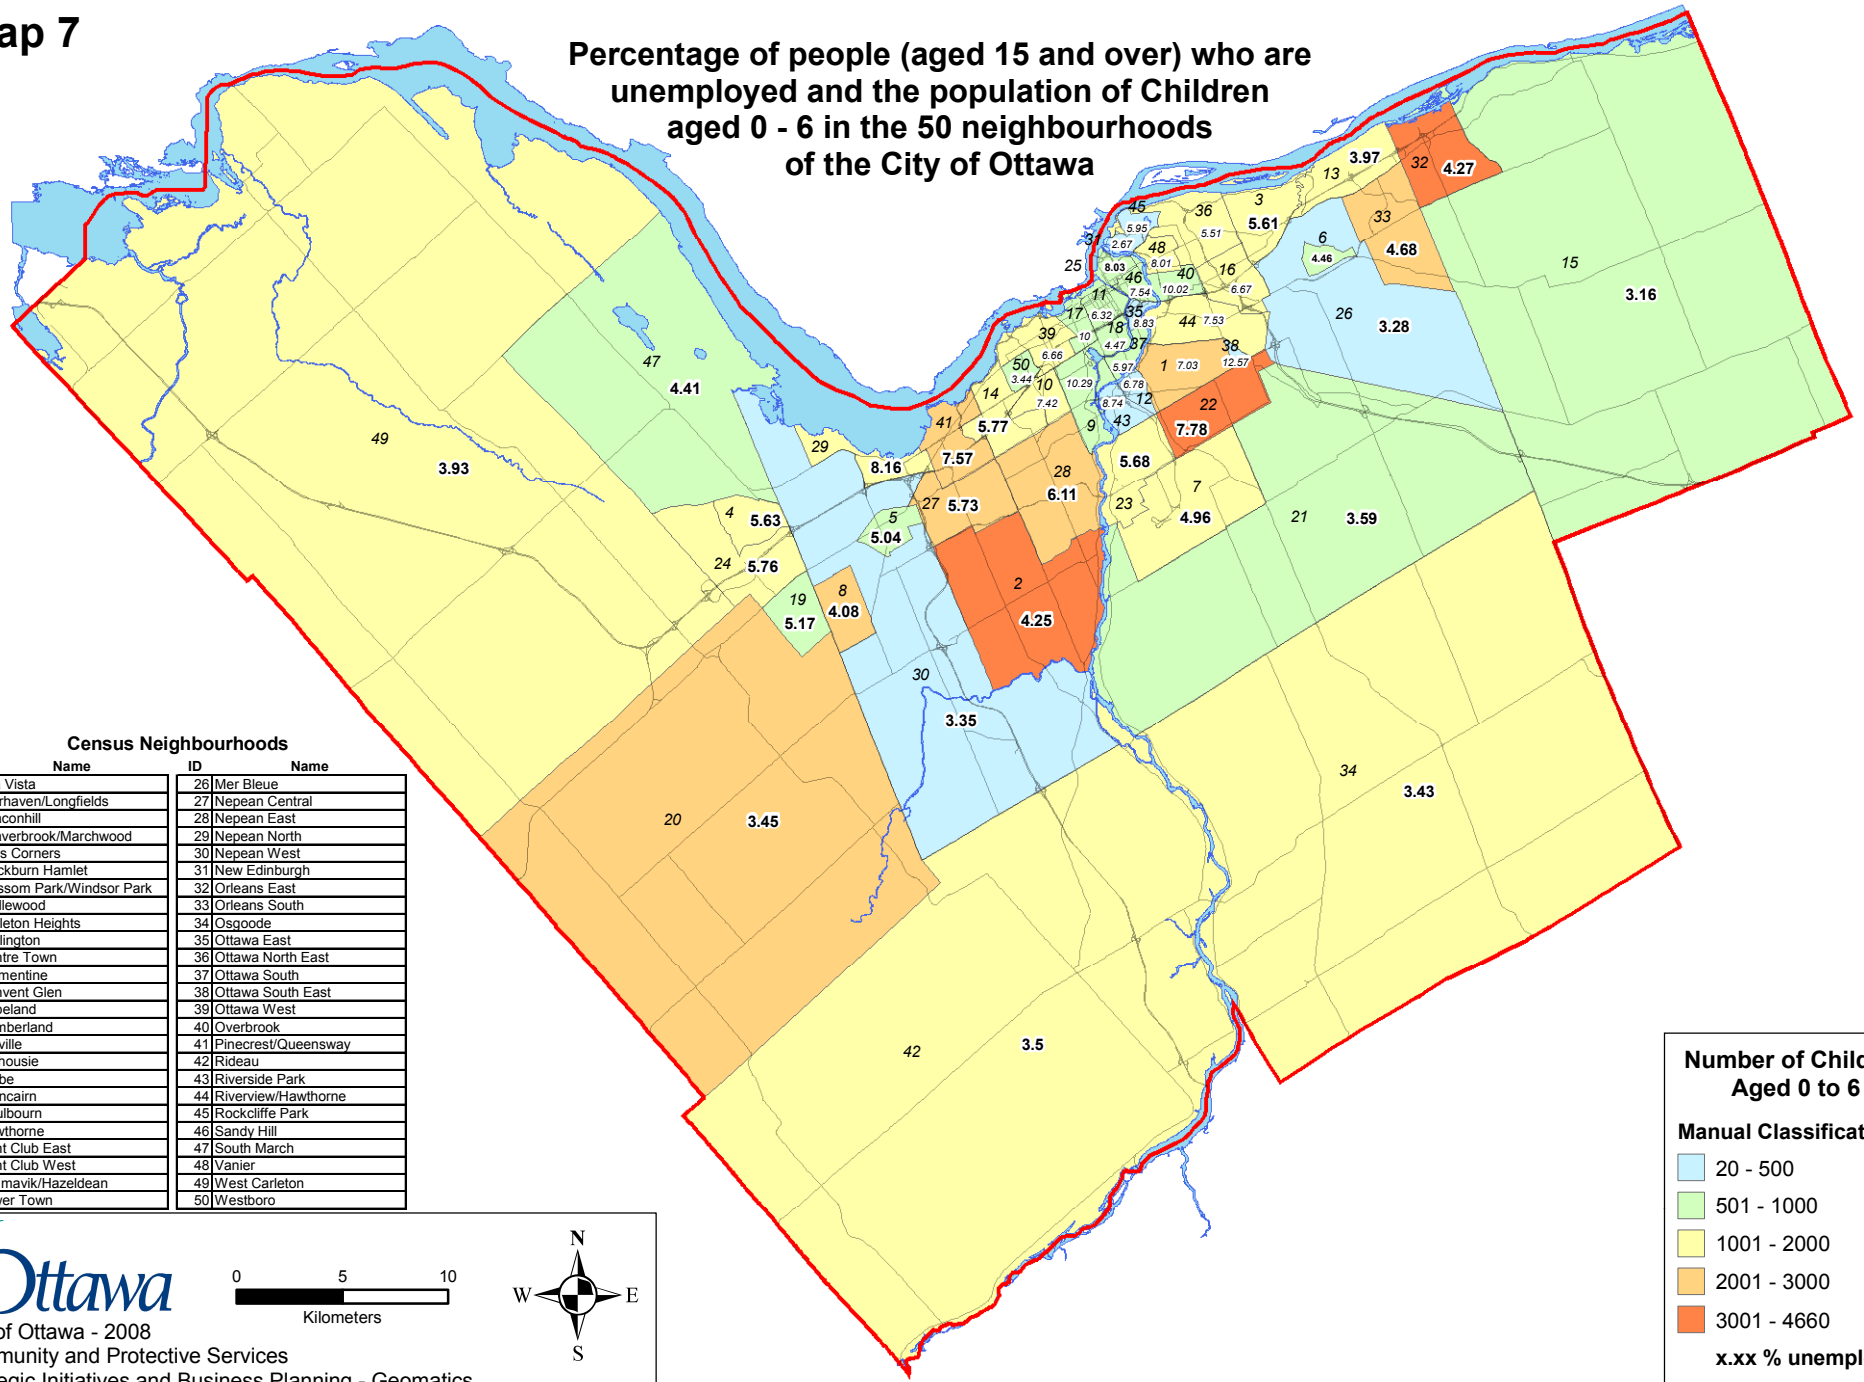

Map 7

Percentage of people (aged 15 and over) who are unemployed and the population of Children aged 0 - 6 in the 50 neighbourhoods of the City of Ottawa

Census Neighbourhoods

ID	Name	ID	Name
1	Alta Vista	26	Mer Bleue
2	Barrhaven/Longfields	27	Nepean Central
3	Beaconhill	28	Nepean East
4	Beaverbrook/Marchwood	29	Nepean North
5	Bells Corners	30	Nepean West
6	Blackburn Hamlet	31	New Edinburgh
7	Blossom Park/Windsor Park	32	Orleans East
8	Bridlewood	33	Orleans South
9	Carleton Heights	34	Osgoode
10	Carlington	35	Ottawa East
11	Centre Town	36	Ottawa North East
12	Clementine	37	Ottawa South
13	Convent Glen	38	Ottawa South East
14	Copeland	39	Ottawa West
15	Cumberland	40	Overbrook
16	Cyrville	41	Pinecrest/Queensway
17	Dalhousie	42	Rideau
18	Glebe	43	Riverside Park
19	Glencairn	44	Riverview/Hawthorne
20	Goulbourn	45	Rockcliffe Park
21	Hawthorne	46	Sandy Hill
22	Hunt Club East	47	South March
23	Hunt Club West	48	Vanier
24	Katimavik/Hazeldean	49	West Carleton
25	Lower Town	50	Westboro

Number of Children Aged 0 to 6

Manual Classification

- 20 - 500
- 501 - 1000
- 1001 - 2000
- 2001 - 3000
- 3001 - 4660

x.xx % unemployed

City of Ottawa - 2008
Community and Protective Services
Strategic Initiatives and Business Planning - Geomatics