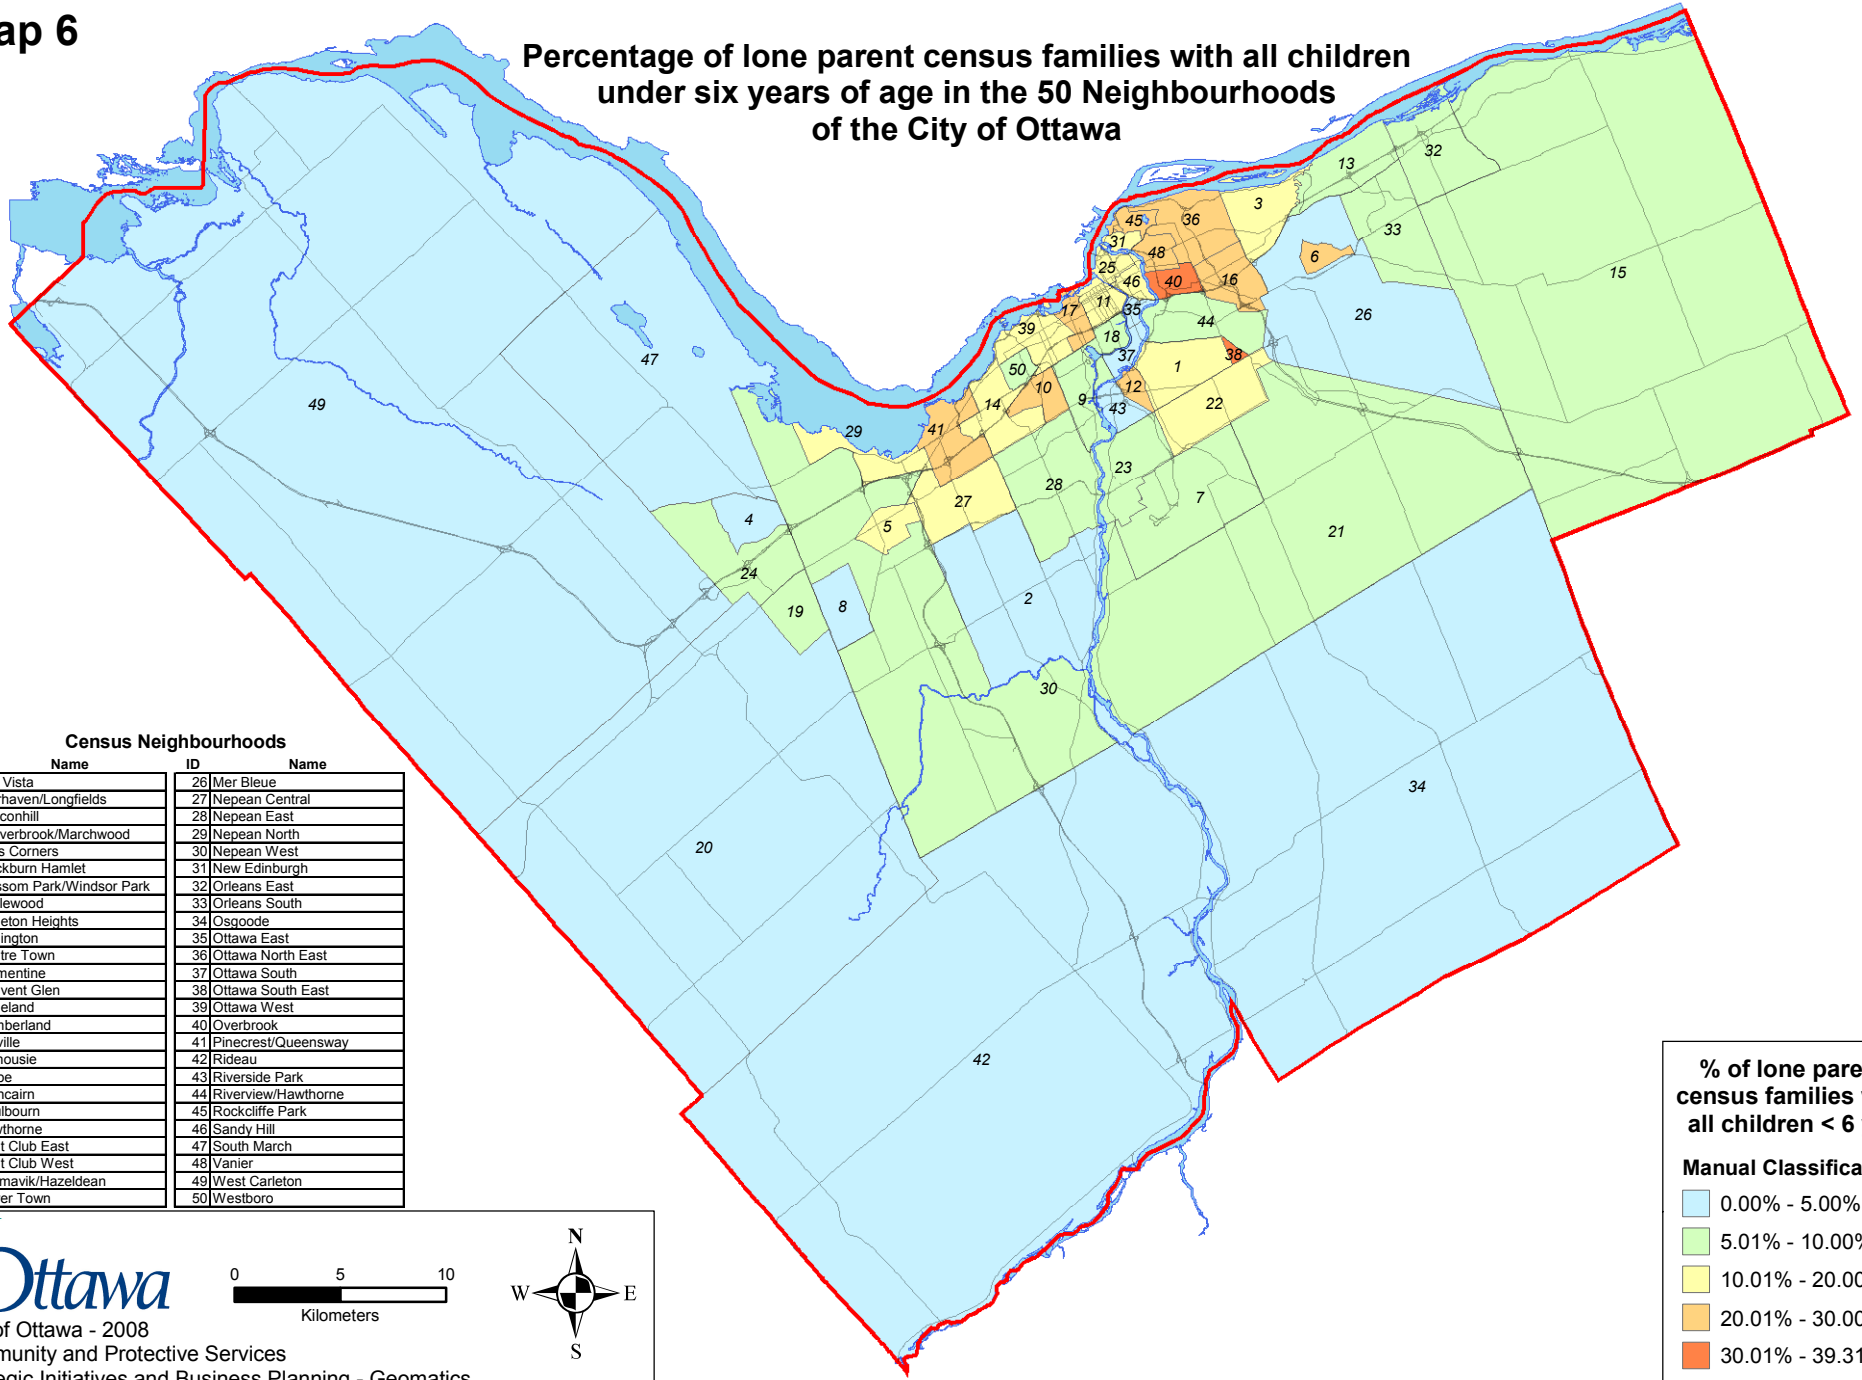

Map 6

Percentage of lone parent census families with all children under six years of age in the 50 Neighbourhoods of the City of Ottawa

Census Neighbourhoods

ID	Name	ID	Name
1	Alta Vista	26	Mer Bleue
2	Barrhaven/Longfields	27	Nepean Central
3	Beaconhill	28	Nepean East
4	Beaverbrook/Marchwood	29	Nepean North
5	Bells Corners	30	Nepean West
6	Blackburn Hamlet	31	New Edinburgh
7	Blossom Park/Windsor Park	32	Orleans East
8	Bridlewood	33	Orleans South
9	Carleton Heights	34	Osgoode
10	Carlington	35	Ottawa East
11	Centre Town	36	Ottawa North East
12	Clementine	37	Ottawa South
13	Convent Glen	38	Ottawa South East
14	Copeland	39	Ottawa West
15	Cumberland	40	Overbrook
16	Cyrville	41	Pinecrest/Queensway
17	Dalhousie	42	Rideau
18	Glebe	43	Riverside Park
19	Glencairn	44	Riverview/Hawthorne
20	Goulbourn	45	Rockcliffe Park
21	Hawthorne	46	Sandy Hill
22	Hunt Club East	47	South March
23	Hunt Club West	48	Vanier
24	Katimavik/Hazeldean	49	West Carleton
25	Lower Town	50	Westboro

City of Ottawa - 2008
 Community and Protective Services
 Strategic Initiatives and Business Planning - Geomatics