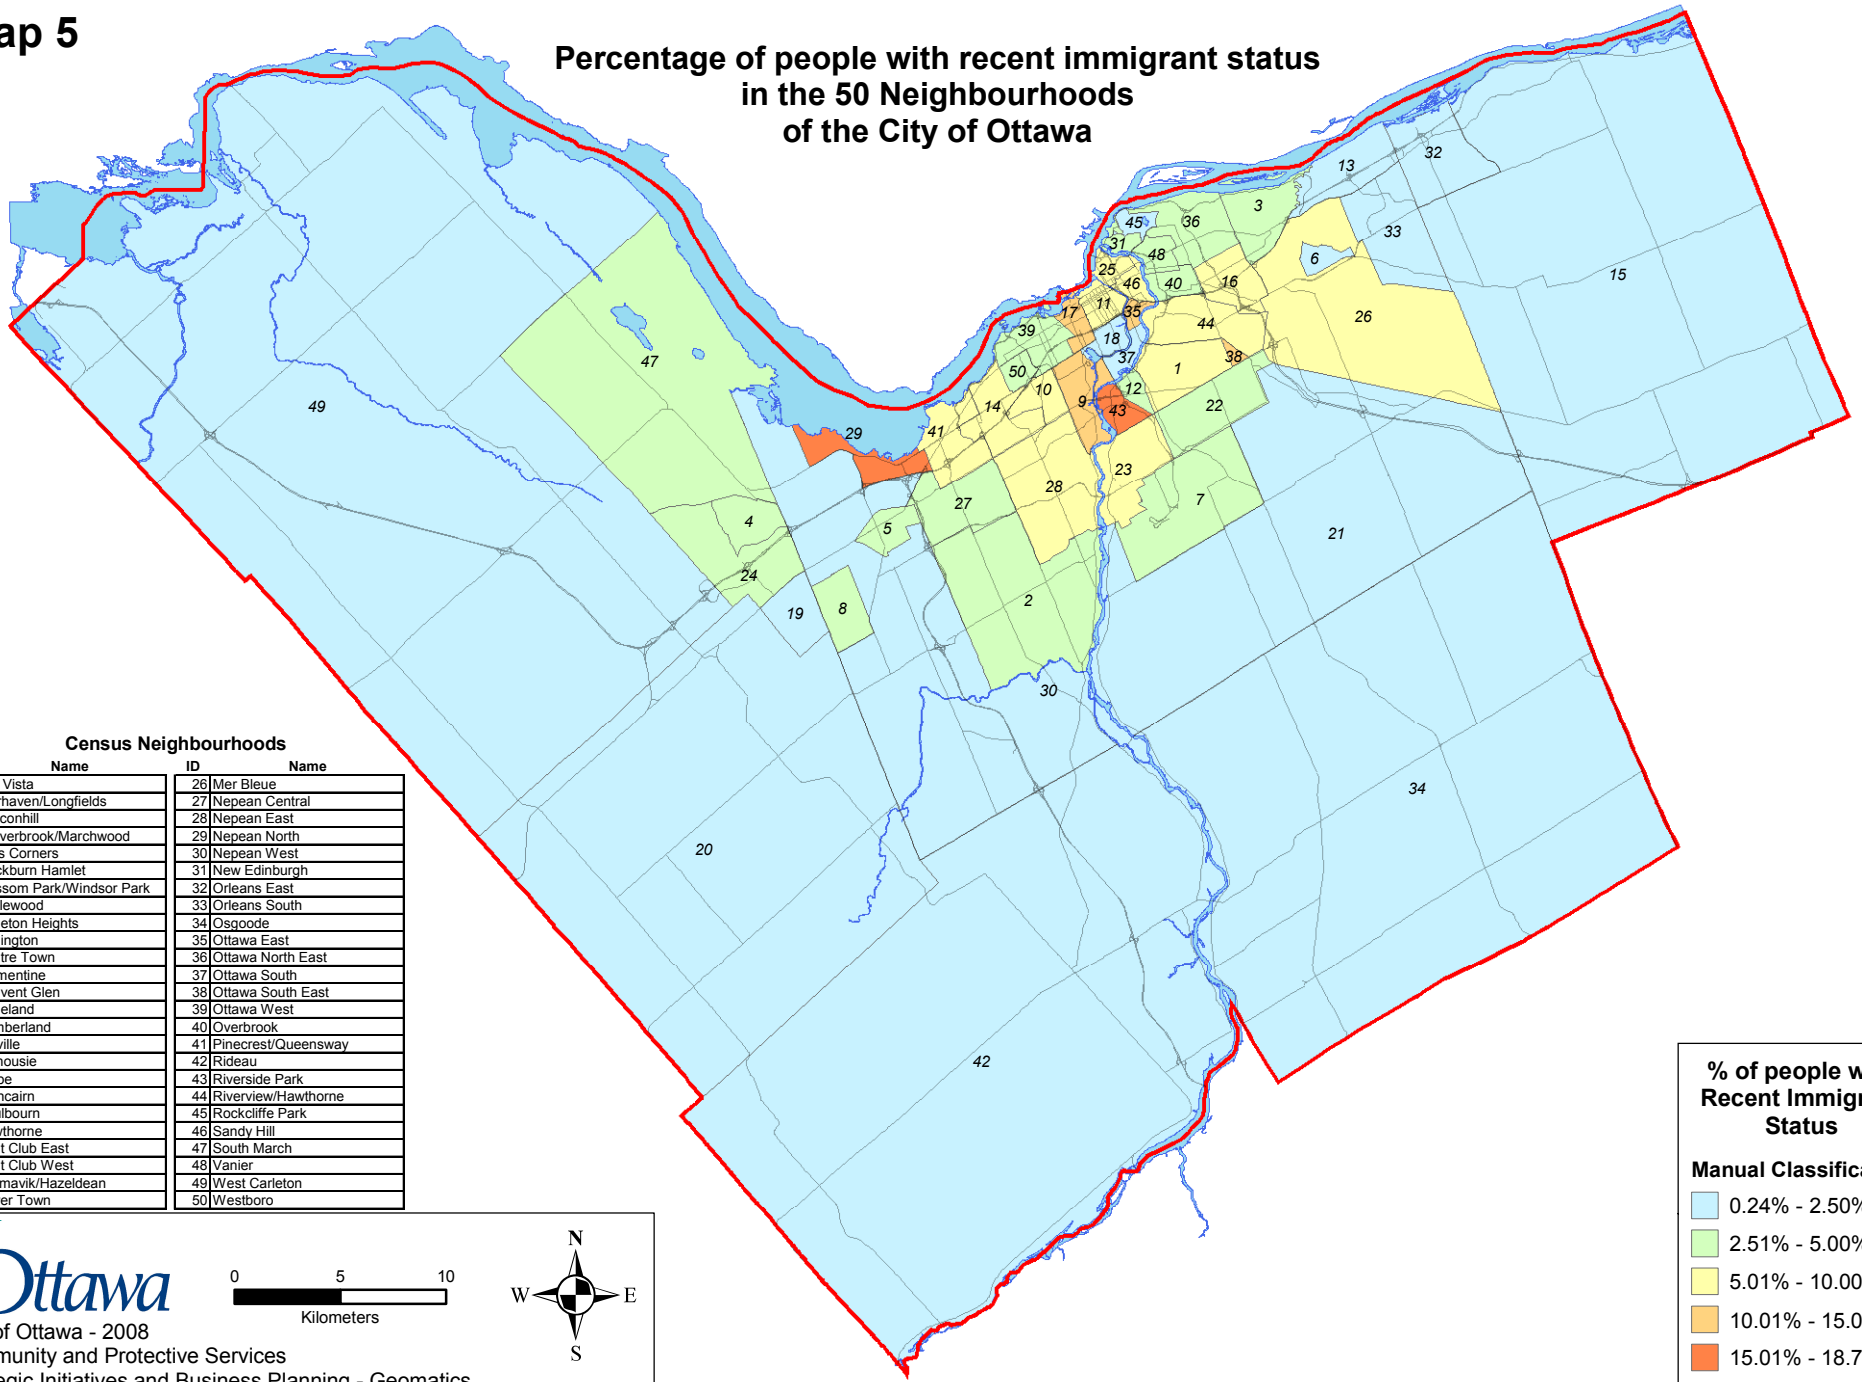

Map 5

**Percentage of people with recent immigrant status
in the 50 Neighbourhoods
of the City of Ottawa**

Census Neighbourhoods

ID	Name	ID	Name
1	Alta Vista	26	Mer Bleue
2	Barrhaven/Longfields	27	Nepean Central
3	Beaconhill	28	Nepean East
4	Beaverbrook/Marchwood	29	Nepean North
5	Bells Corners	30	Nepean West
6	Blackburn Hamlet	31	New Edinburgh
7	Blossom Park/Windsor Park	32	Orleans East
8	Bridlewood	33	Orleans South
9	Carleton Heights	34	Osgoode
10	Carlington	35	Ottawa East
11	Centre Town	36	Ottawa North East
12	Clementine	37	Ottawa South
13	Convent Glen	38	Ottawa South East
14	Copeland	39	Ottawa West
15	Cumberland	40	Overbrook
16	Cyrville	41	Pinecrest/Queensway
17	Dalhousie	42	Rideau
18	Glebe	43	Riverside Park
19	Glencairn	44	Riverview/Hawthorne
20	Goulbourn	45	Rockcliffe Park
21	Hawthorne	46	Sandy Hill
22	Hunt Club East	47	South March
23	Hunt Club West	48	Vanier
24	Katimavik/Hazeldean	49	West Carleton
25	Lower Town	50	Westboro

% of people with Recent Immigrant Status

Manual Classification

- 0.24% - 2.50%
- 2.51% - 5.00%
- 5.01% - 10.00%
- 10.01% - 15.00%
- 15.01% - 18.79%

City of Ottawa - 2008
Community and Protective Services
Strategic Initiatives and Business Planning - Geomatics

0 5 10
Kilometers