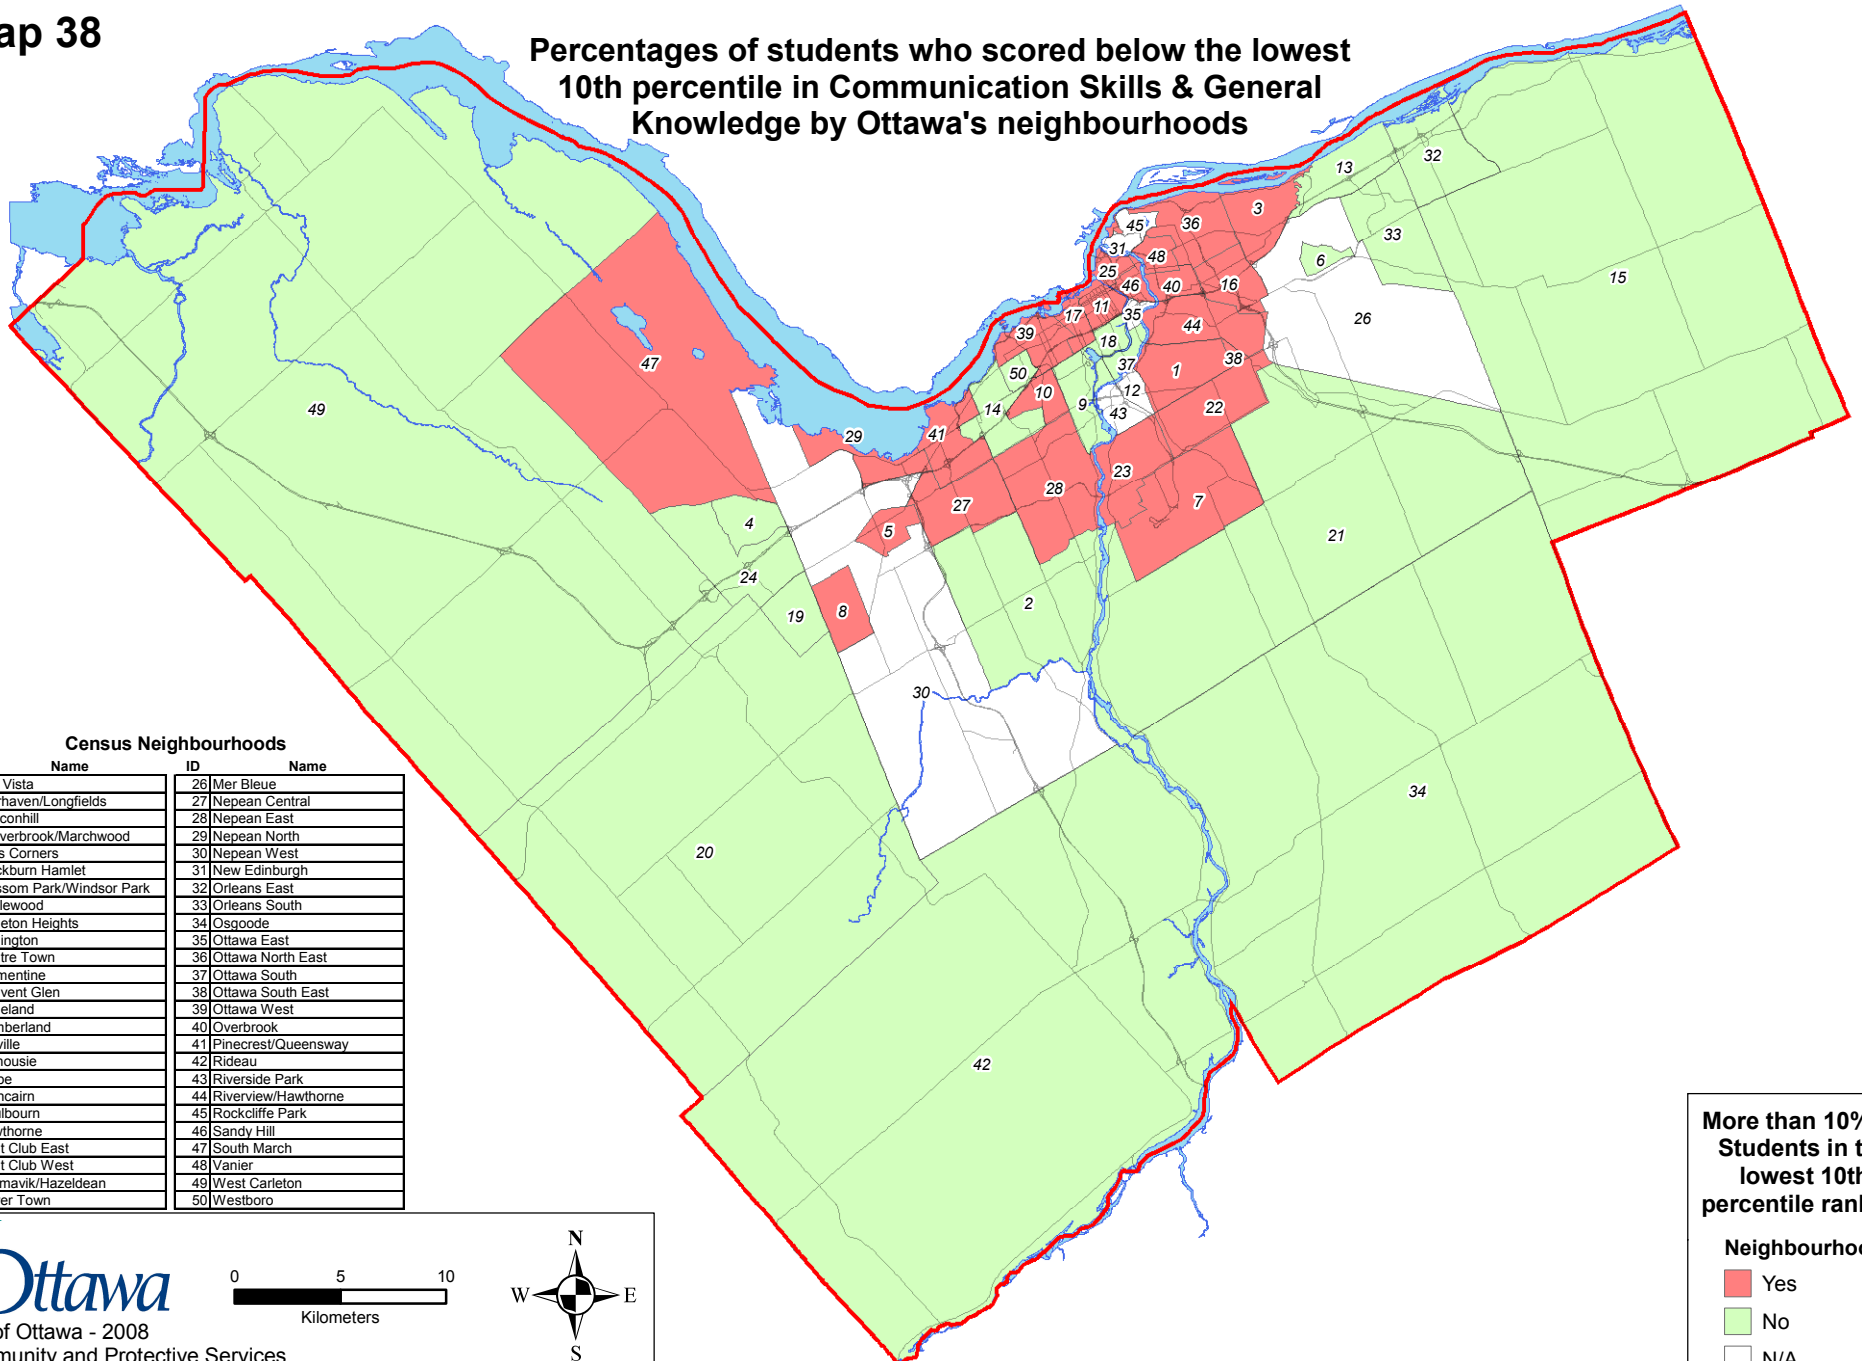

Map 38

Percentages of students who scored below the lowest 10th percentile in Communication Skills & General Knowledge by Ottawa's neighbourhoods

Census Neighbourhoods

ID	Name	ID	Name
1	Alta Vista	26	Mer Bleue
2	Barrhaven/Longfields	27	Nepean Central
3	Beaconhill	28	Nepean East
4	Beaverbrook/Marchwood	29	Nepean North
5	Bells Corners	30	Nepean West
6	Blackburn Hamlet	31	New Edinburgh
7	Blossom Park/Windsor Park	32	Orleans East
8	Bridlewood	33	Orleans South
9	Carleton Heights	34	Osgoode
10	Carlington	35	Ottawa East
11	Centre Town	36	Ottawa North East
12	Clementine	37	Ottawa South
13	Convent Glen	38	Ottawa South East
14	Copeland	39	Ottawa West
15	Cumberland	40	Overbrook
16	Cyville	41	Pinecrest/Queensway
17	Dalhousie	42	Rideau
18	Glebe	43	Riverside Park
19	Glencairn	44	Riverview/Hawthorne
20	Goulbourn	45	Rockcliffe Park
21	Hawthorne	46	Sandy Hill
22	Hunt Club East	47	South March
23	Hunt Club West	48	Vanier
24	Katimavik/Hazeldean	49	West Carleton
25	Lower Town	50	Westboro

More than 10% of Students in the lowest 10th percentile ranking

Neighbourhood

- Yes
- No
- N/A

City of Ottawa - 2008
Community and Protective Services
Strategic Initiatives and Business Planning - Geomatics

0 5 10
Kilometers