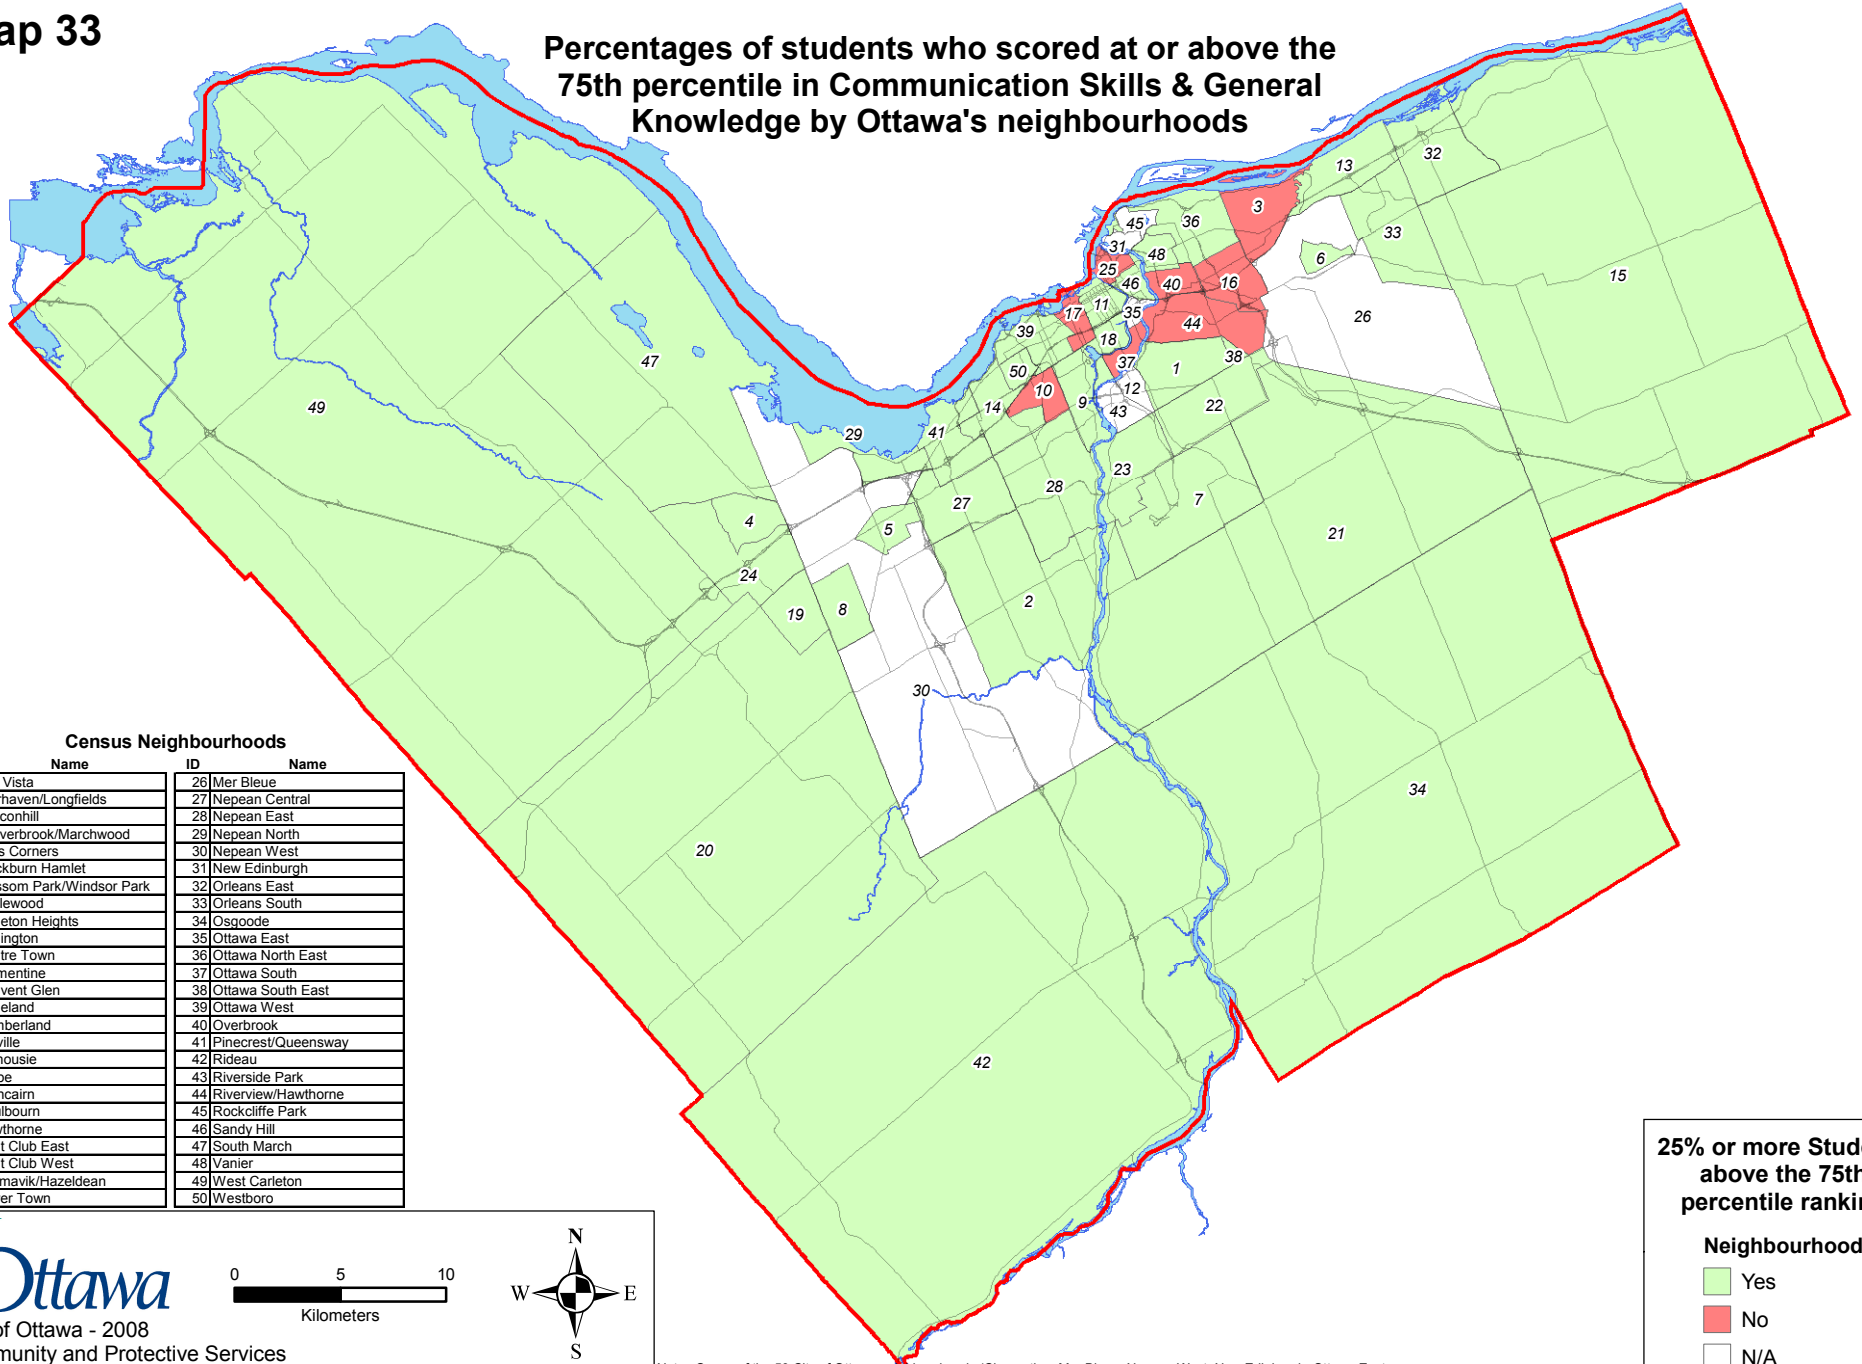

Map 33

Percentages of students who scored at or above the 75th percentile in Communication Skills & General Knowledge by Ottawa's neighbourhoods

25% or more Students above the 75th percentile ranking

Neighbourhood

- Yes
- No
- N/A

City of Ottawa - 2008
Community and Protective Services
Strategic Initiatives and Business Planning - Geomatics