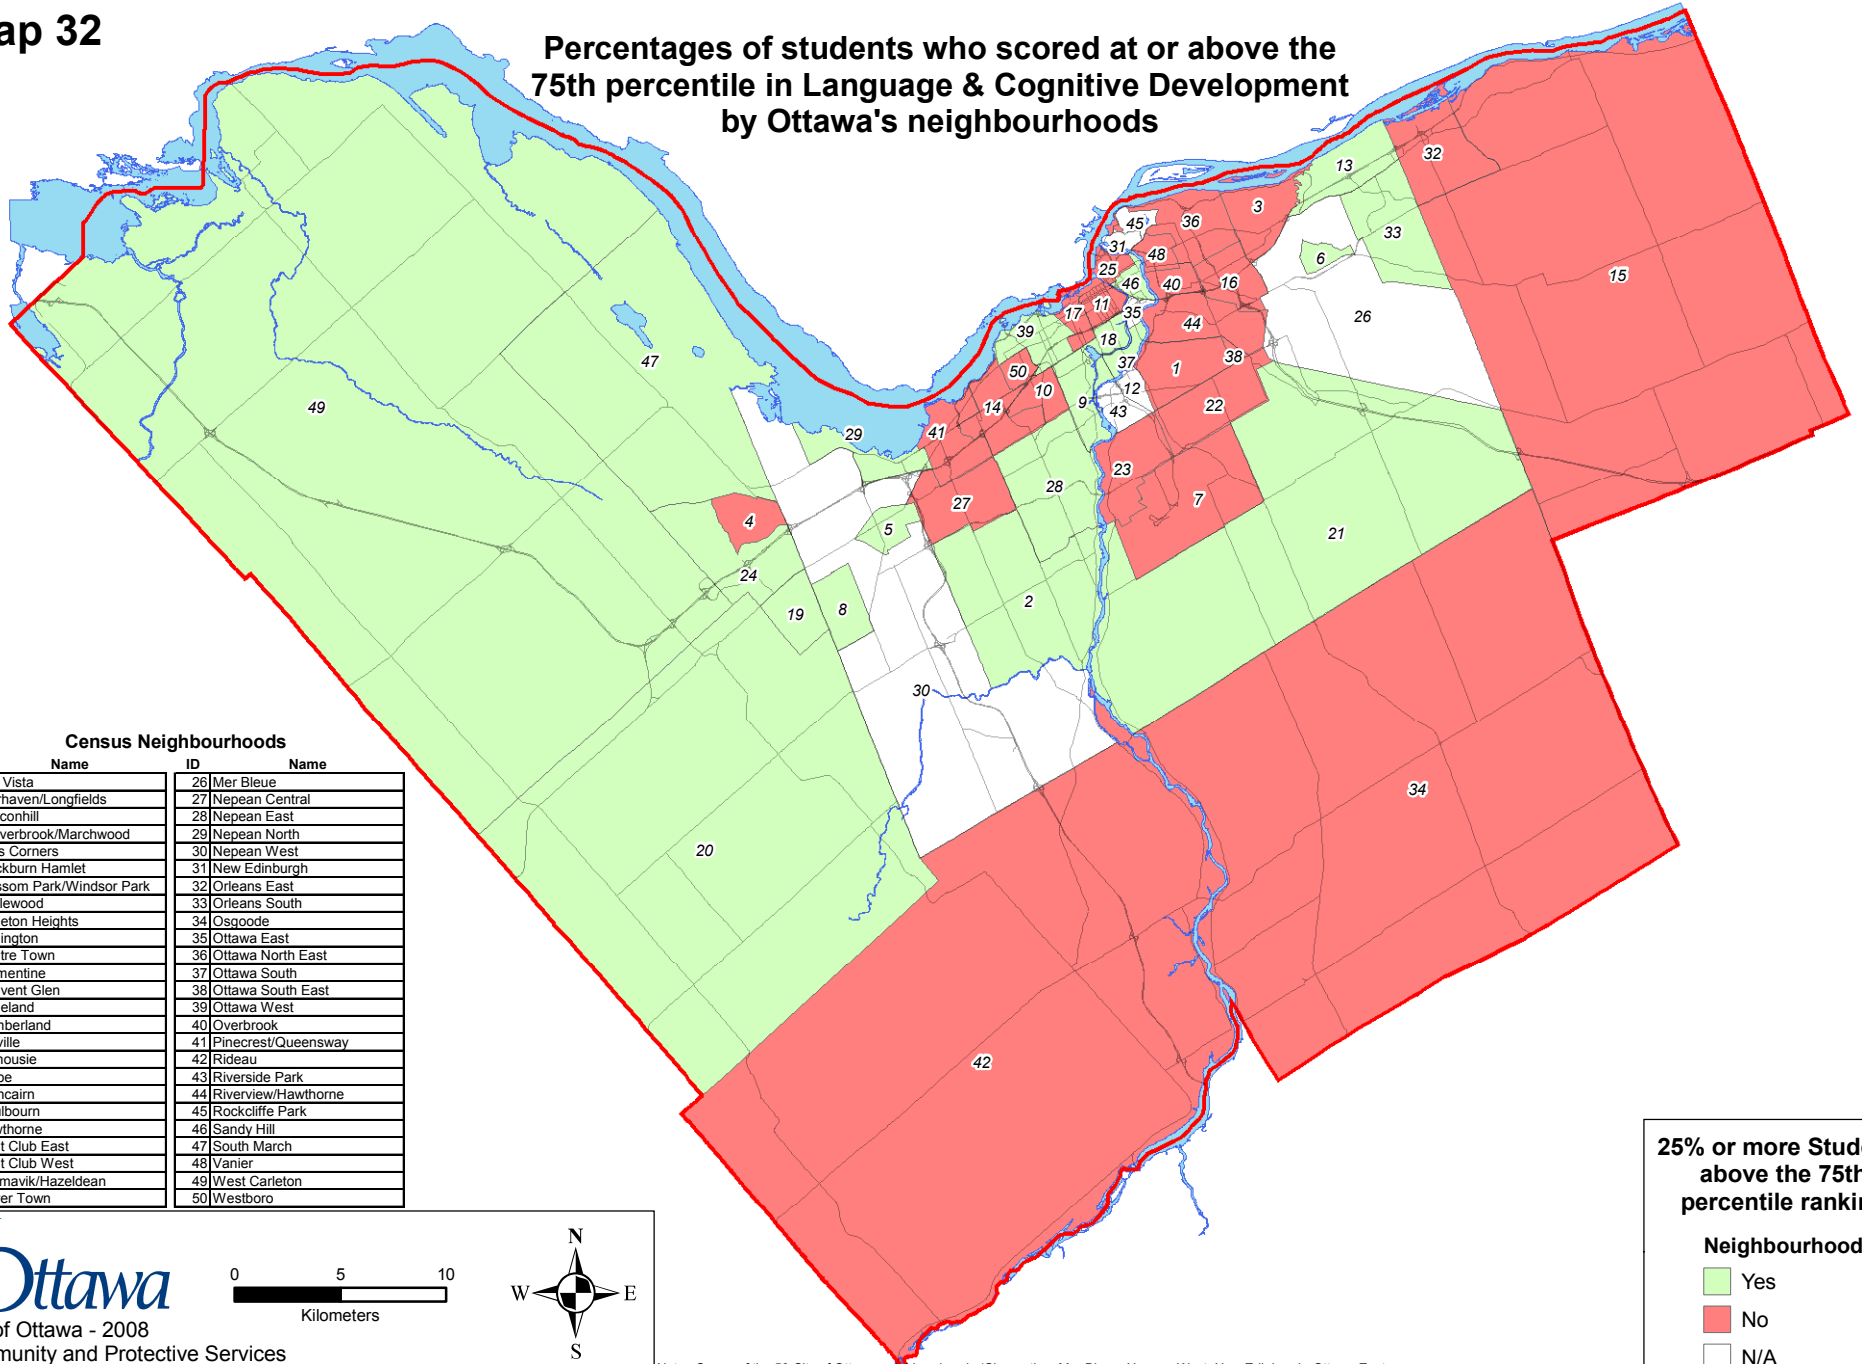

Map 32

Percentages of students who scored at or above the 75th percentile in Language & Cognitive Development by Ottawa's neighbourhoods

Census Neighbourhoods

ID	Name	ID	Name
1	Alta Vista	26	Mer Bleue
2	Barrhaven/Longfields	27	Nepean Central
3	Beaconhill	28	Nepean East
4	Beaverbrook/Marchwood	29	Nepean North
5	Bells Corners	30	Nepean West
6	Blackburn Hamlet	31	New Edinburgh
7	Blossom Park/Windsor Park	32	Orleans East
8	Bridlewood	33	Orleans South
9	Carleton Heights	34	Osgoode
10	Carlington	35	Ottawa East
11	Centre Town	36	Ottawa North East
12	Clementine	37	Ottawa South
13	Convent Glen	38	Ottawa South East
14	Copeland	39	Ottawa West
15	Cumberland	40	Overbrook
16	Cyville	41	Pinecrest/Queensway
17	Dalhousie	42	Rideau
18	Glebe	43	Riverside Park
19	Glencairn	44	Riverview/Hawthorne
20	Goulbourn	45	Rockcliffe Park
21	Hawthorne	46	Sandy Hill
22	Hunt Club East	47	South March
23	Hunt Club West	48	Vanier
24	Katimavik/Hazeldean	49	West Carleton
25	Lower Town	50	Westboro

25% or more Students above the 75th percentile ranking

Neighbourhood

- Yes
- No
- N/A

City of Ottawa - 2008
Community and Protective Services
Strategic Initiatives and Business Planning - Geomatics

0 5 10
Kilometers