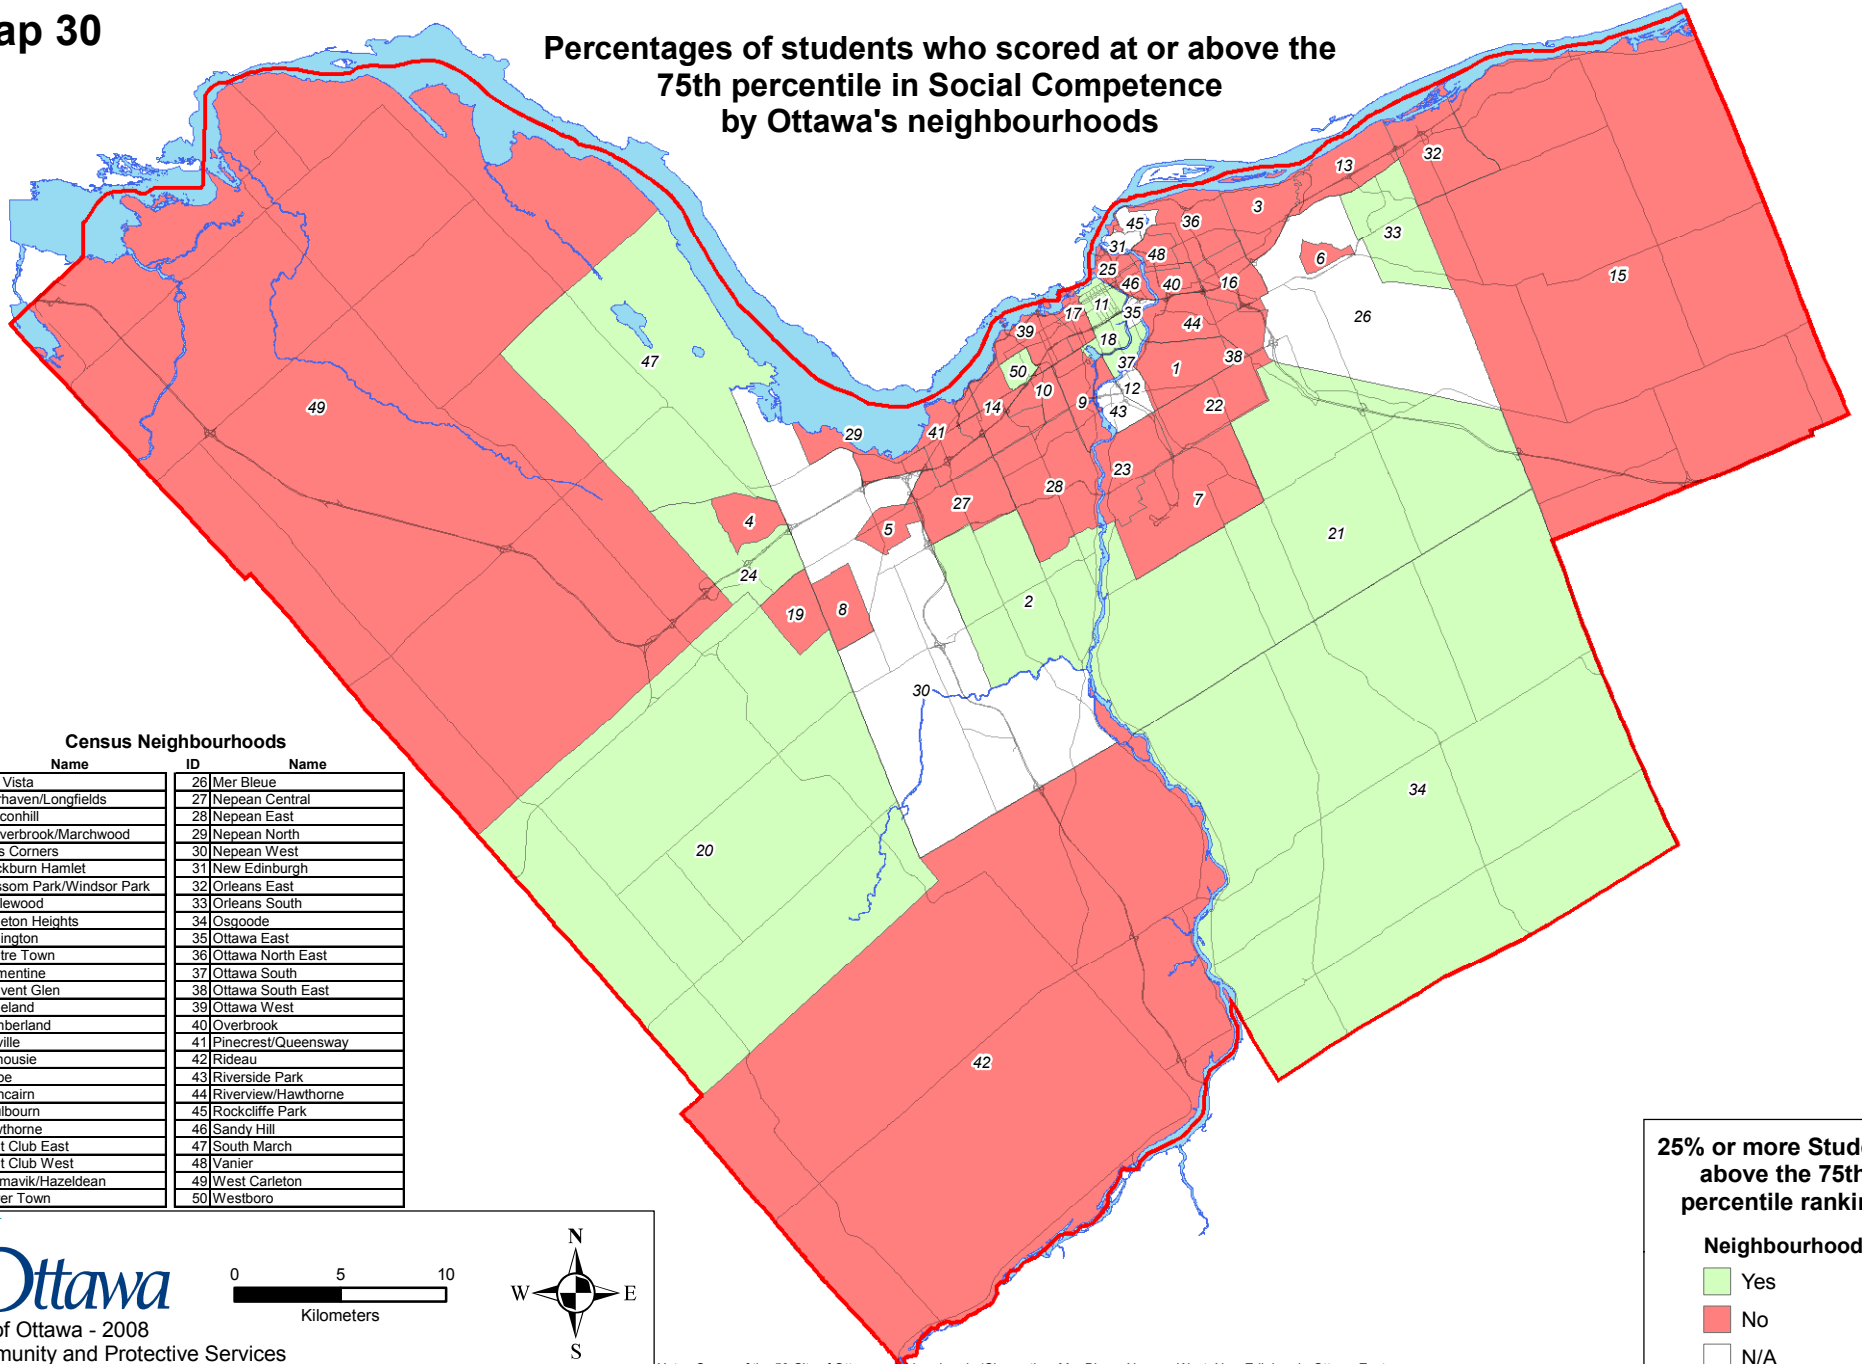

Map 30

Percentages of students who scored at or above the 75th percentile in Social Competence by Ottawa's neighbourhoods

Census Neighbourhoods

ID	Name	ID	Name
1	Alta Vista	26	Mer Bleue
2	Barrhaven/Longfields	27	Nepean Central
3	Beaconhill	28	Nepean East
4	Beaverbrook/Marchwood	29	Nepean North
5	Bells Corners	30	Nepean West
6	Blackburn Hamlet	31	New Edinburgh
7	Blossom Park/Windsor Park	32	Orleans East
8	Bridlewood	33	Orleans South
9	Carleton Heights	34	Osgoode
10	Carlington	35	Ottawa East
11	Centre Town	36	Ottawa North East
12	Clementine	37	Ottawa South
13	Convent Glen	38	Ottawa South East
14	Copeland	39	Ottawa West
15	Cumberland	40	Overbrook
16	Cyrville	41	Pinecrest/Queensway
17	Dalhousie	42	Rideau
18	Glebe	43	Riverside Park
19	Glencairn	44	Riverview/Hawthorne
20	Goulbourn	45	Rockcliffe Park
21	Hawthorne	46	Sandy Hill
22	Hunt Club East	47	South March
23	Hunt Club West	48	Vanier
24	Katimavik/Hazeldean	49	West Carleton
25	Lower Town	50	Westboro

25% or more Students above the 75th percentile ranking

Neighbourhood

- Yes
- No
- N/A

City of Ottawa - 2008
Community and Protective Services
Strategic Initiatives and Business Planning - Geomatics

0 5 10
Kilometers