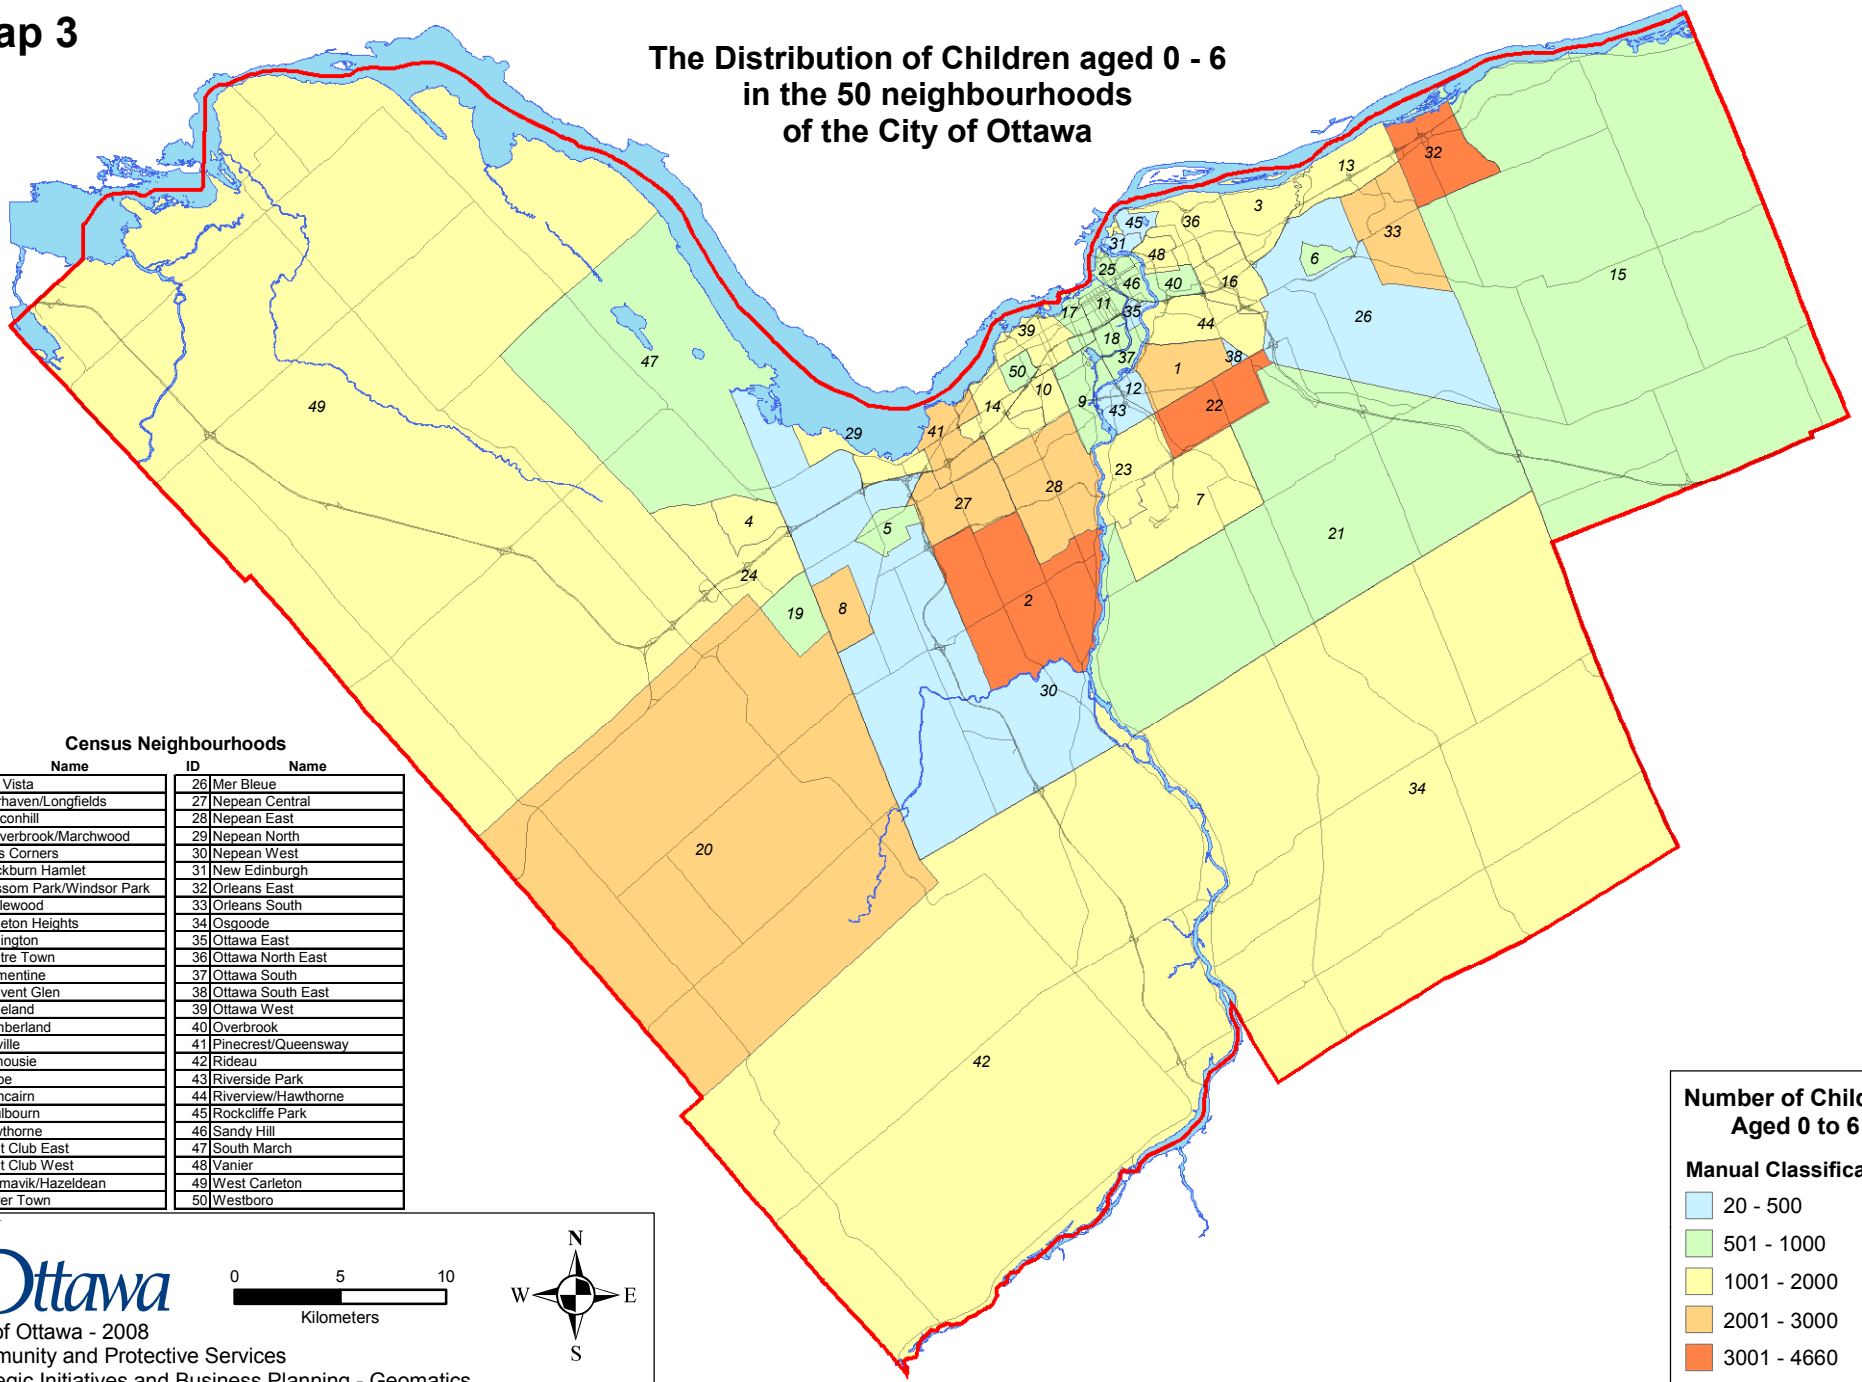

Map 3

**The Distribution of Children aged 0 - 6
in the 50 neighbourhoods
of the City of Ottawa**

Census Neighbourhoods

ID	Name	ID	Name
1	Alta Vista	26	Mer Bleue
2	Barrhaven/Longfields	27	Nepean Central
3	Beaconhill	28	Nepean East
4	Beaverbrook/Marchwood	29	Nepean North
5	Bells Corners	30	Nepean West
6	Blackburn Hamlet	31	New Edinburgh
7	Blossom Park/Windsor Park	32	Orleans East
8	Bridlewood	33	Orleans South
9	Carleton Heights	34	Osgoode
10	Carlington	35	Ottawa East
11	Centre Town	36	Ottawa North East
12	Clementine	37	Ottawa South
13	Convent Glen	38	Ottawa South East
14	Copeland	39	Ottawa West
15	Cumberland	40	Overbrook
16	Cyville	41	Pinecrest/Queensway
17	Dalhousie	42	Rideau
18	Glebe	43	Riverside Park
19	Glencairn	44	Riverview/Hawthorne
20	Goulbourn	45	Rockcliffe Park
21	Hawthorne	46	Sandy Hill
22	Hunt Club East	47	South March
23	Hunt Club West	48	Vanier
24	Katimavik/Hazeldean	49	West Carleton
25	Lower Town	50	Westboro

Number of Children Aged 0 to 6

Manual Classification

- 20 - 500
- 501 - 1000
- 1001 - 2000
- 2001 - 3000
- 3001 - 4660

City of Ottawa - 2008
Community and Protective Services
Strategic Initiatives and Business Planning - Geomatics

0 5 10
Kilometers