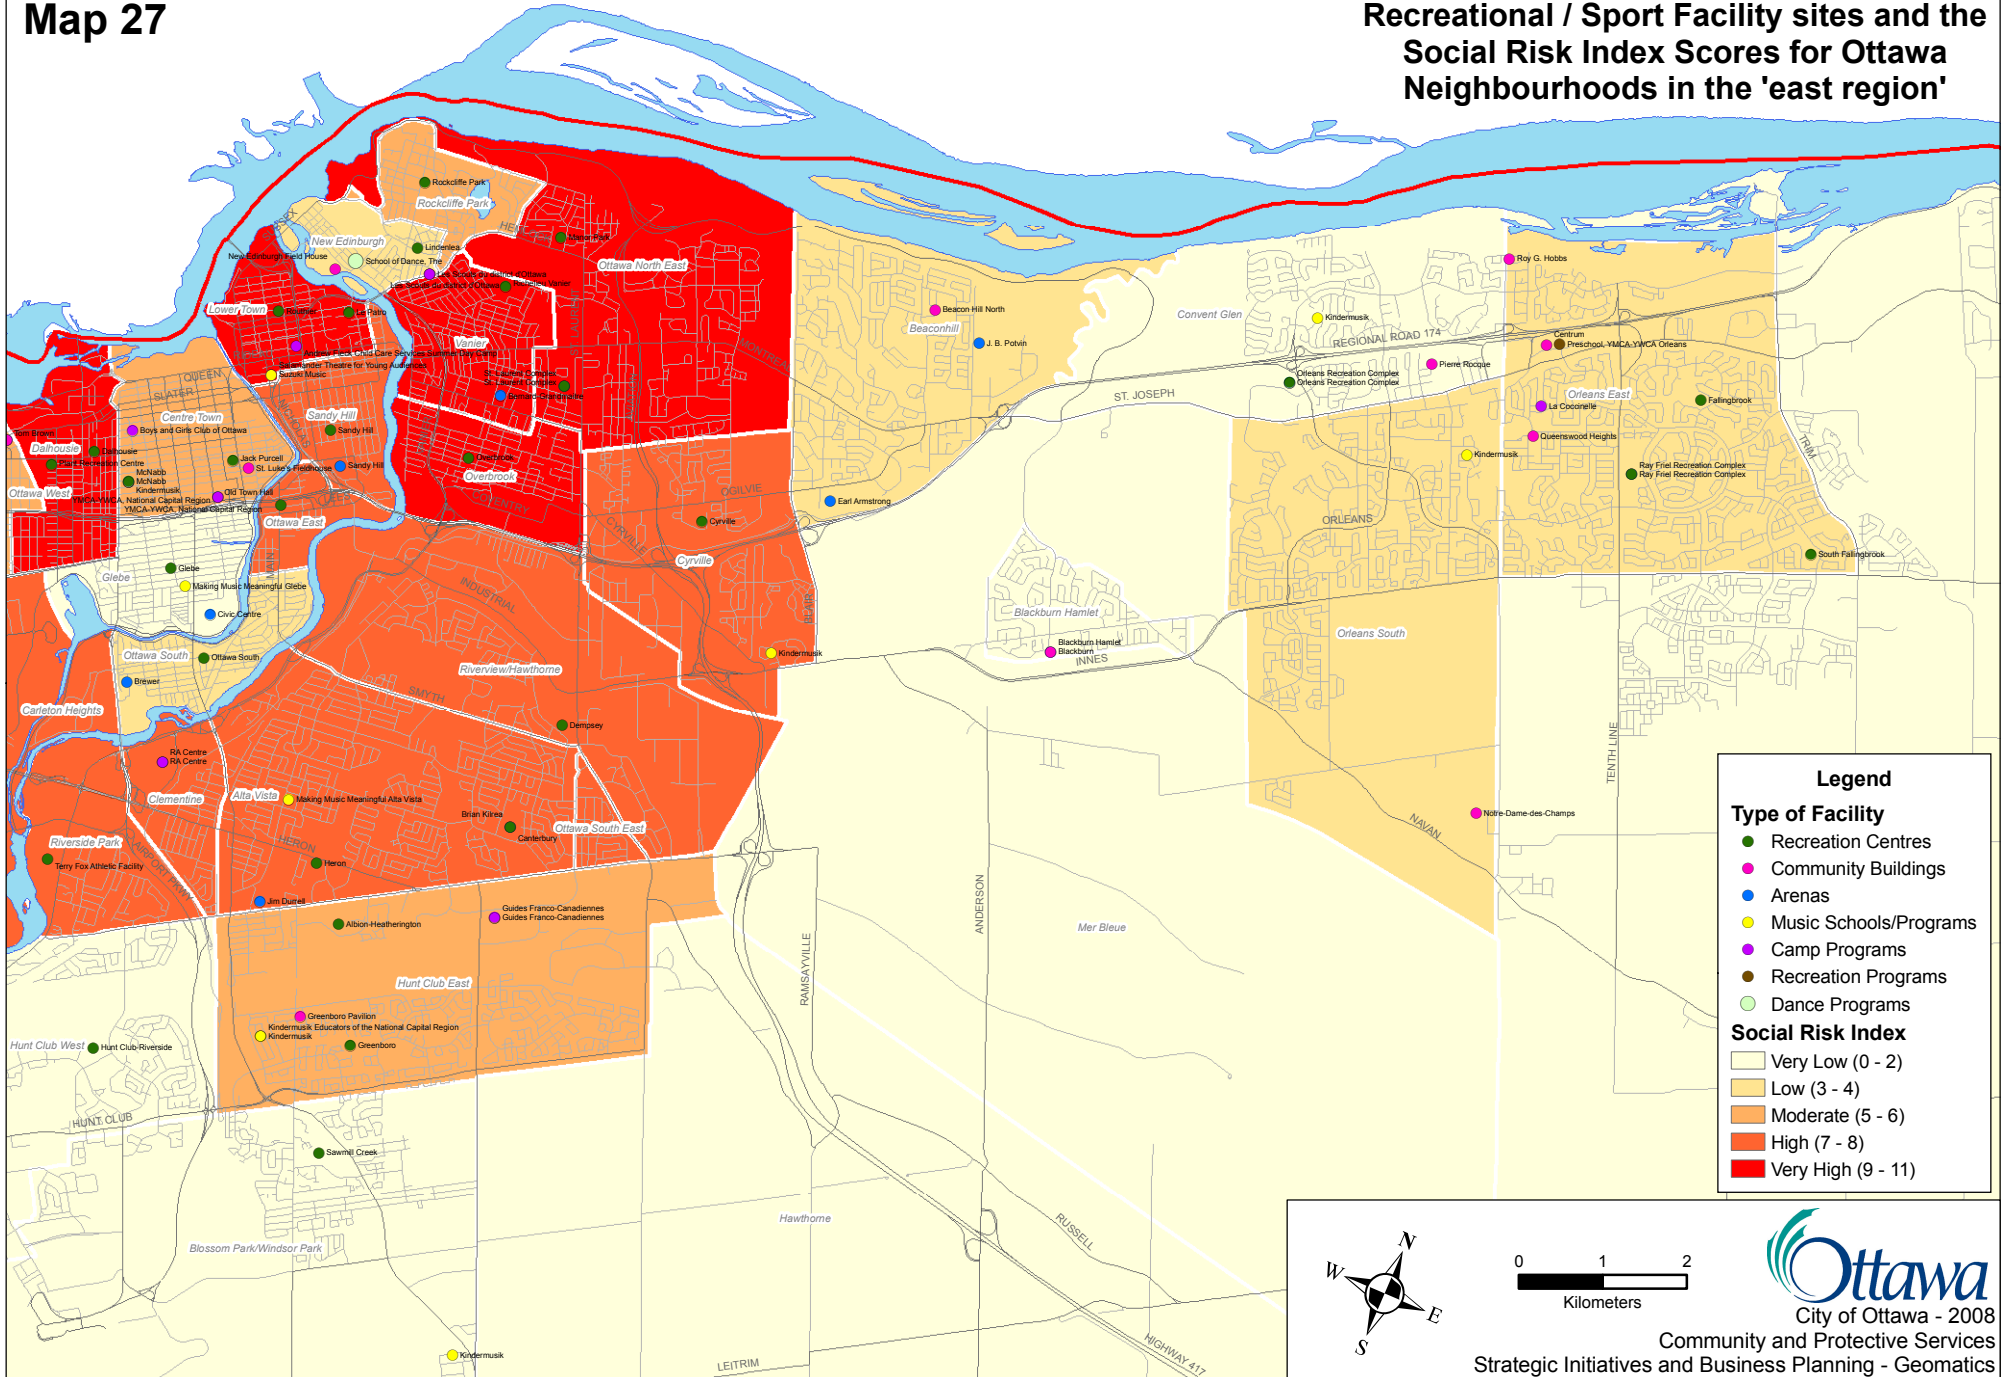

Map 27

Recreational / Sport Facility sites and the Social Risk Index Scores for Ottawa Neighbourhoods in the 'east region'

Legend

Type of Facility

- Recreation Centres
- Community Buildings
- Arenas
- Music Schools/Programs
- Camp Programs
- Recreation Programs
- Dance Programs

Social Risk Index

- Very Low (0 - 2)
- Low (3 - 4)
- Moderate (5 - 6)
- High (7 - 8)
- Very High (9 - 11)

0 1 2 Kilometers

 City of Ottawa - 2008

 Community and Protective Services

 Strategic Initiatives and Business Planning - Geomatics