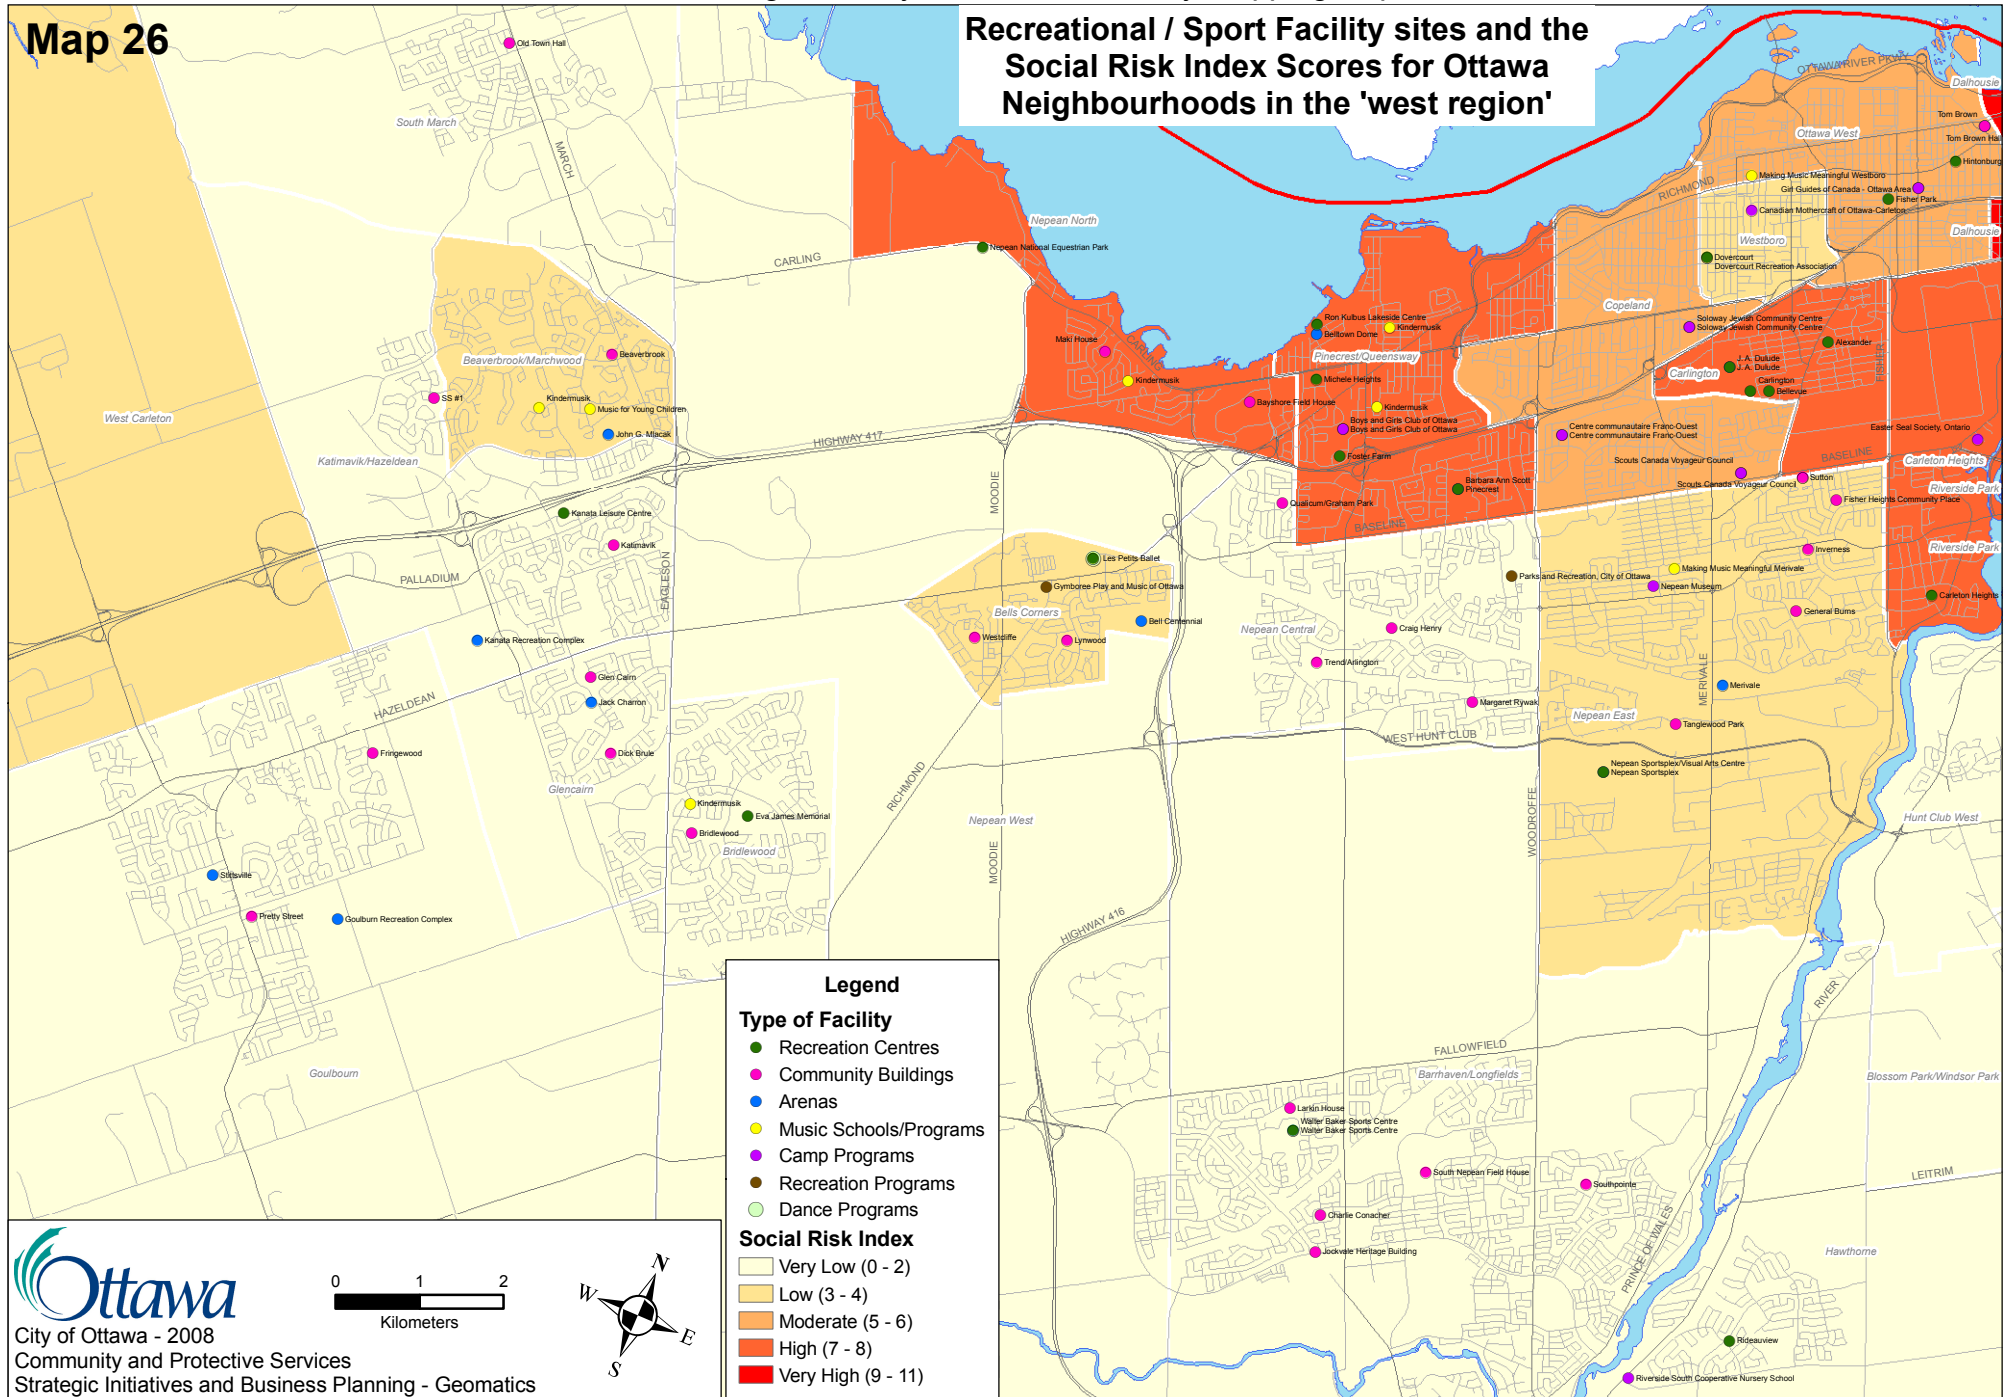

# Understanding the Early Years - Community Mapping Report

Map 26

## Recreational / Sport Facility sites and the Social Risk Index Scores for Ottawa Neighbourhoods in the 'west region'

City of Ottawa - 2008  
 Community and Protective Services  
 Strategic Initiatives and Business Planning - Geomatics