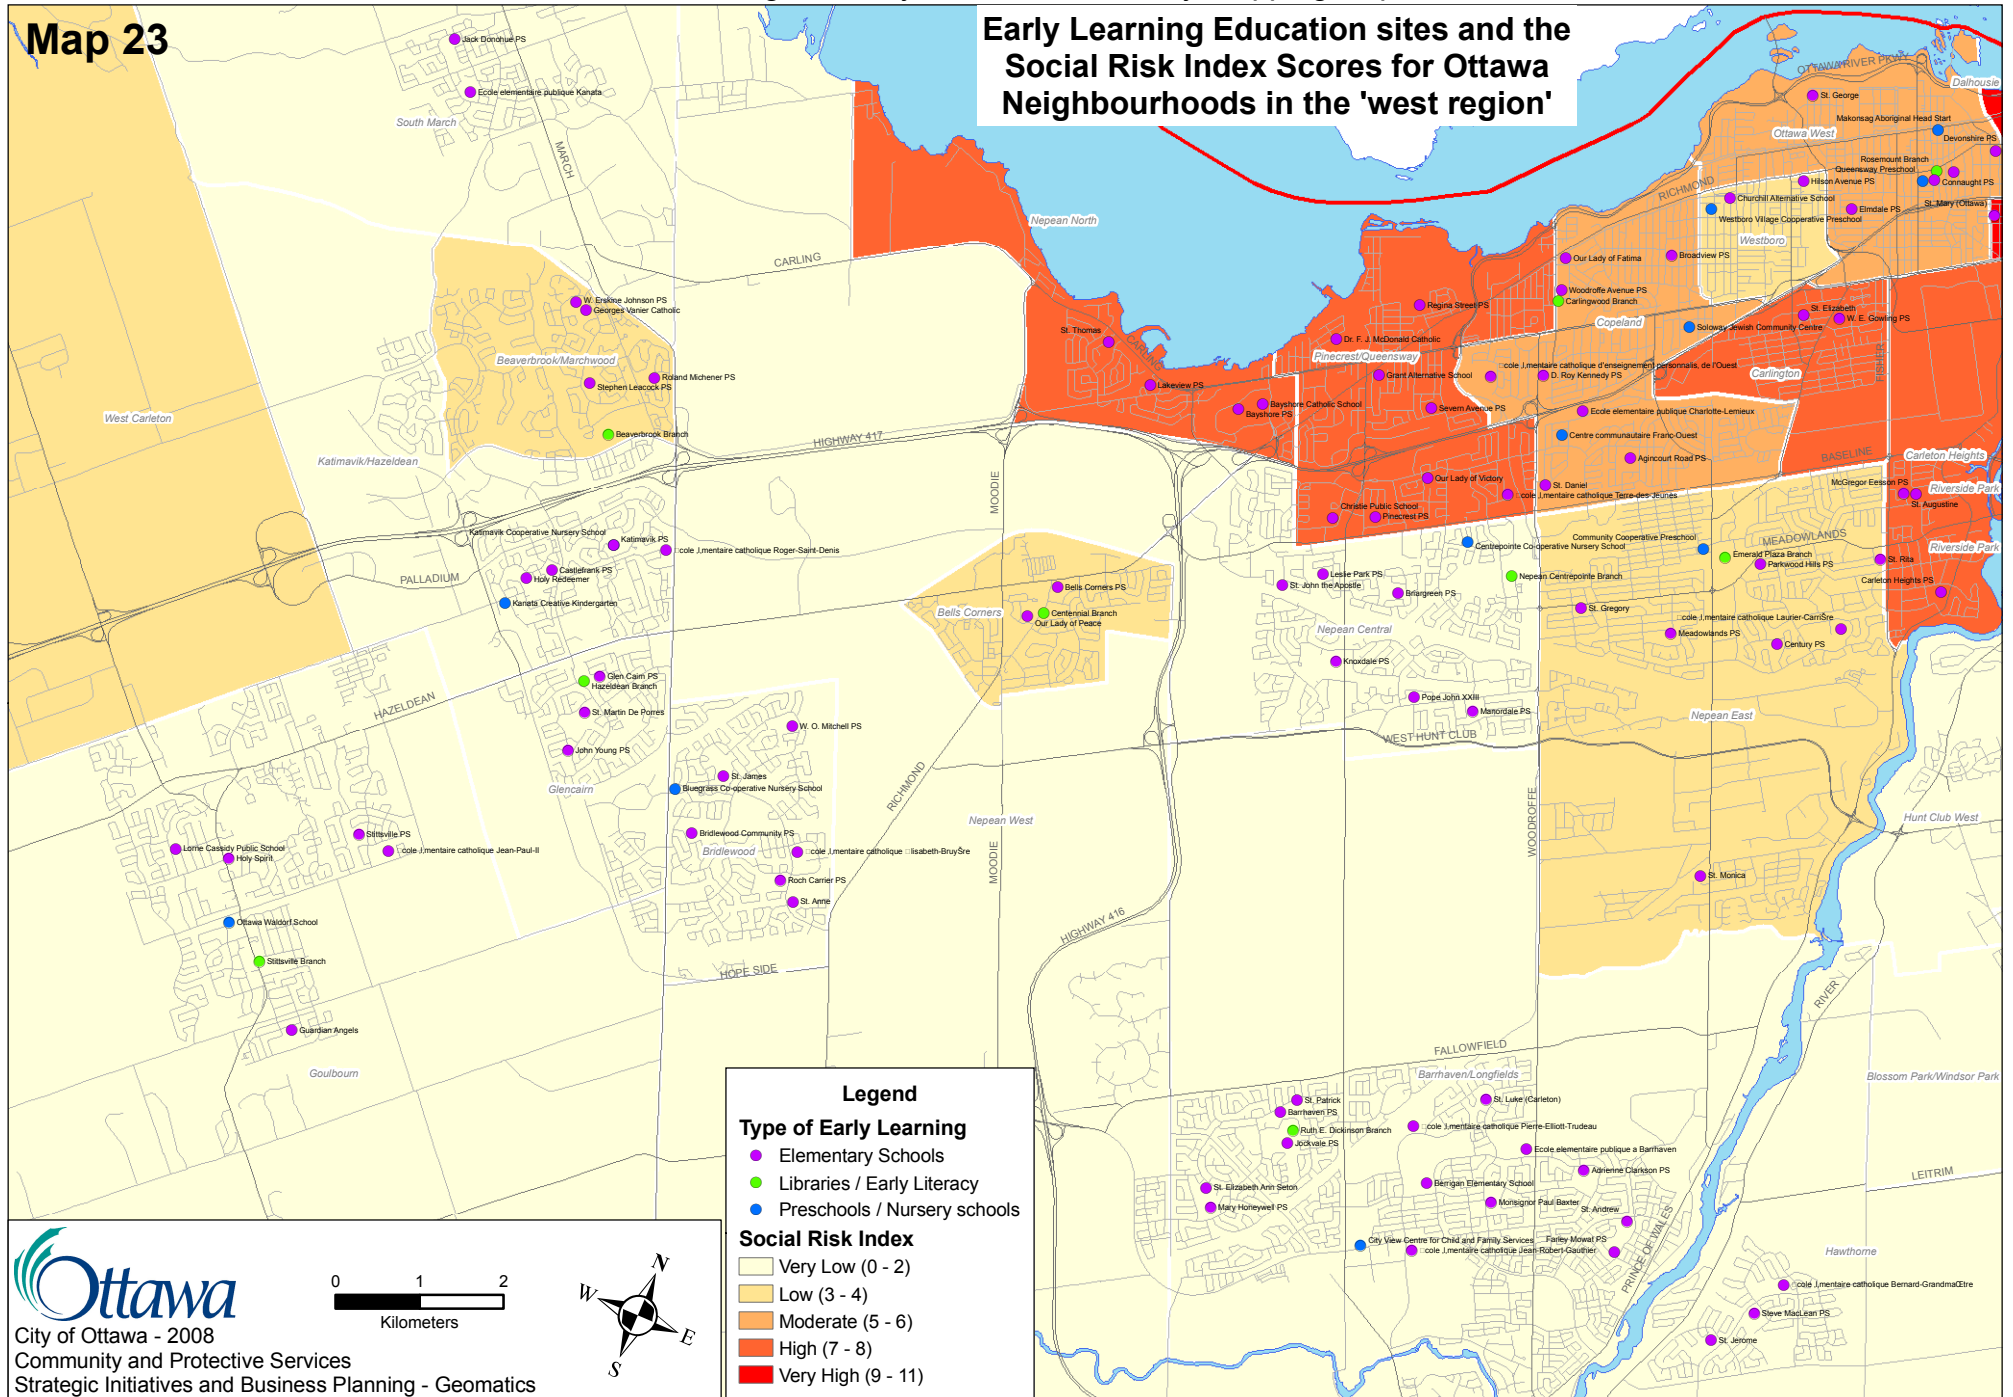

# Understanding the Early Years - Community Mapping Report

Map 23

## Early Learning Education sites and the Social Risk Index Scores for Ottawa Neighbourhoods in the 'west region'

**Legend**

**Type of Early Learning**

- Elementary Schools
- Libraries / Early Literacy
- Preschools / Nursery schools

**Social Risk Index**

- Very Low (0 - 2)
- Low (3 - 4)
- Moderate (5 - 6)
- High (7 - 8)
- Very High (9 - 11)