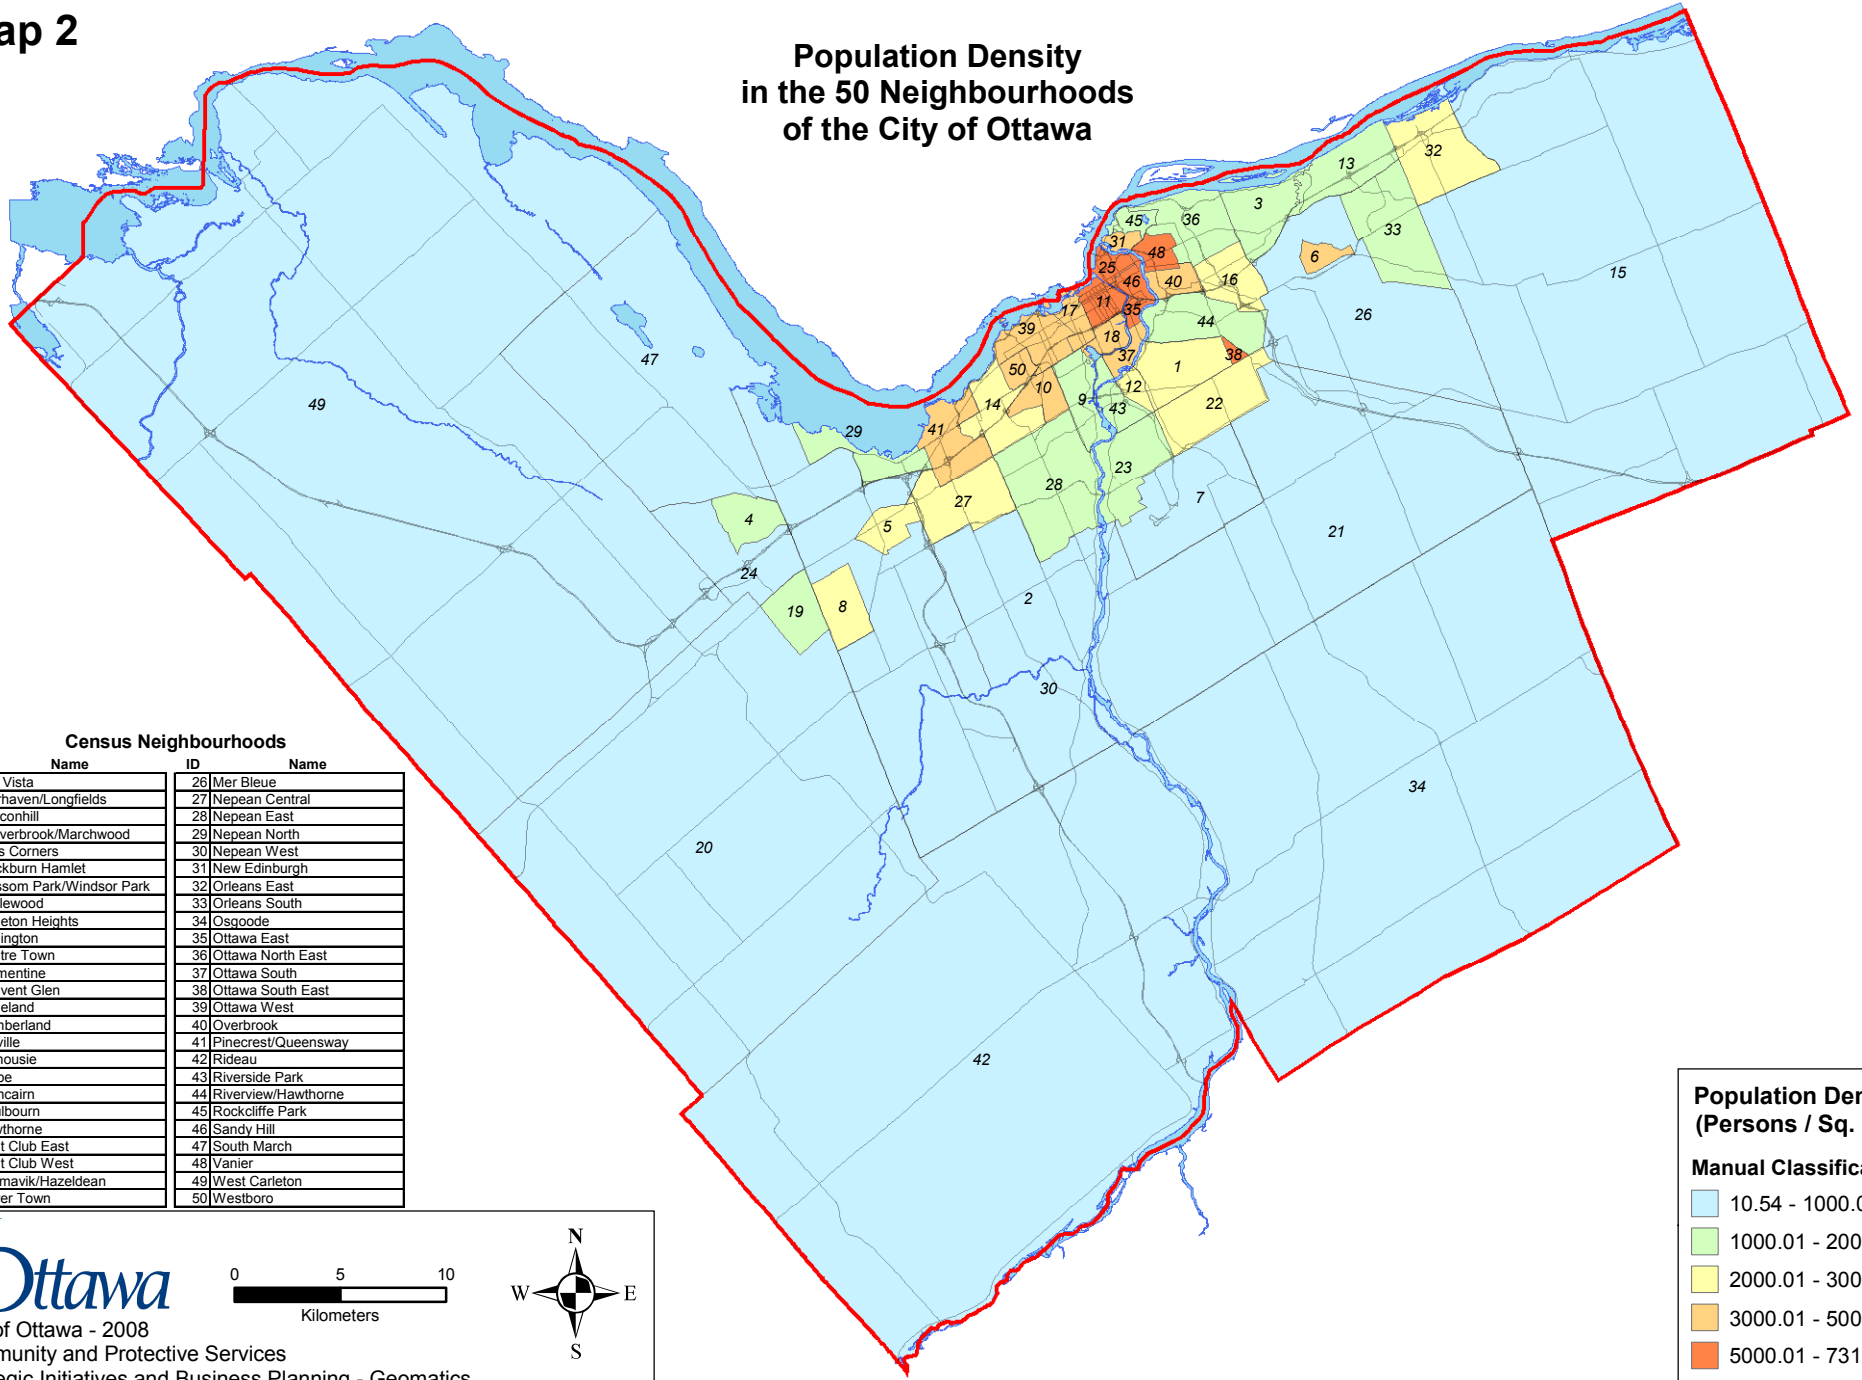

Map 2

Population Density
in the 50 Neighbourhoods
of the City of Ottawa

Census Neighbourhoods

ID	Name	ID	Name
1	Alta Vista	26	Mer Bleue
2	Barrhaven/Longfields	27	Nepean Central
3	Beaconhill	28	Nepean East
4	Beaverbrook/Marchwood	29	Nepean North
5	Bells Corners	30	Nepean West
6	Blackburn Hamlet	31	New Edinburgh
7	Blossom Park/Windsor Park	32	Orleans East
8	Bridlewood	33	Orleans South
9	Carleton Heights	34	Osgoode
10	Carlington	35	Ottawa East
11	Centre Town	36	Ottawa North East
12	Clementine	37	Ottawa South
13	Convent Glen	38	Ottawa South East
14	Copeland	39	Ottawa West
15	Cumberland	40	Overbrook
16	Cyrville	41	Pinecrest/Queensway
17	Dalhousie	42	Rideau
18	Glebe	43	Riverside Park
19	Glencairn	44	Riverview/Hawthorne
20	Goulbourn	45	Rockcliffe Park
21	Hawthorne	46	Sandy Hill
22	Hunt Club East	47	South March
23	Hunt Club West	48	Vanier
24	Katimavik/Hazeldean	49	West Carleton
25	Lower Town	50	Westboro

City of Ottawa - 2008
Community and Protective Services
Strategic Initiatives and Business Planning - Geomatics