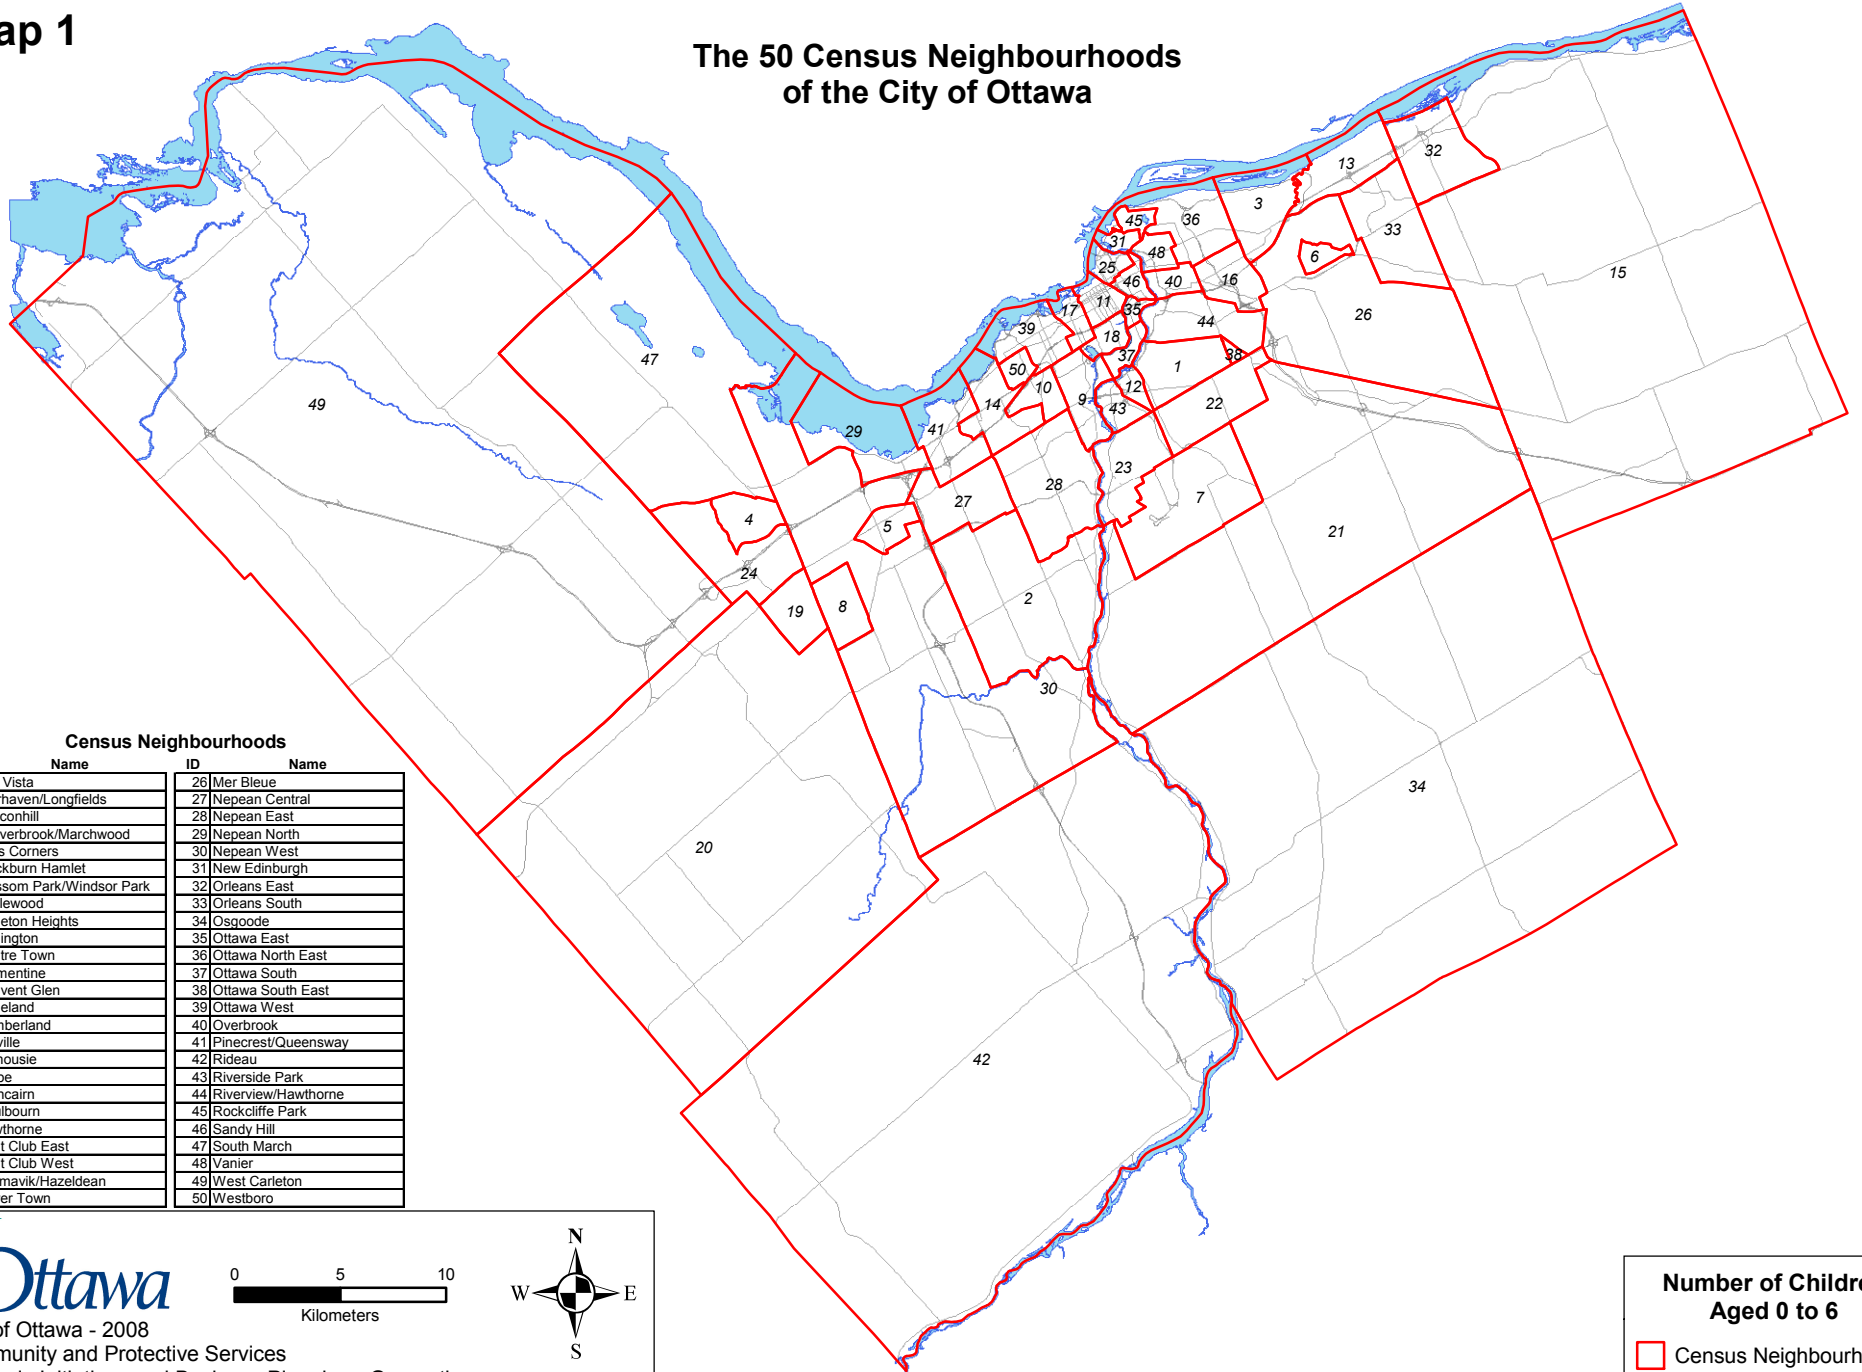

Map 1

The 50 Census Neighbourhoods of the City of Ottawa

Census Neighbourhoods

ID	Name	ID	Name
1	Alta Vista	26	Mer Bleue
2	Barrhaven/Longfields	27	Nepean Central
3	Beaconhill	28	Nepean East
4	Beaverbrook/Marchwood	29	Nepean North
5	Bells Corners	30	Nepean West
6	Blackburn Hamlet	31	New Edinburgh
7	Blossom Park/Windsor Park	32	Orleans East
8	Bridlewood	33	Orleans South
9	Carleton Heights	34	Osgoode
10	Carlington	35	Ottawa East
11	Centre Town	36	Ottawa North East
12	Clementine	37	Ottawa South
13	Convent Glen	38	Ottawa South East
14	Copeland	39	Ottawa West
15	Cumberland	40	Overbrook
16	Cyrville	41	Pinecrest/Queensway
17	Dalhousie	42	Rideau
18	Glebe	43	Riverside Park
19	Glencairn	44	Riverview/Hawthorne
20	Goulbourn	45	Rockcliffe Park
21	Hawthorne	46	Sandy Hill
22	Hunt Club East	47	South March
23	Hunt Club West	48	Vanier
24	Katimavik/Hazeldean	49	West Carleton
25	Lower Town	50	Westboro

City of Ottawa - 2008
 Community and Protective Services
 Strategic Initiatives and Business Planning - Geomatics

Number of Children Aged 0 to 6

□ Census Neighbourhoods